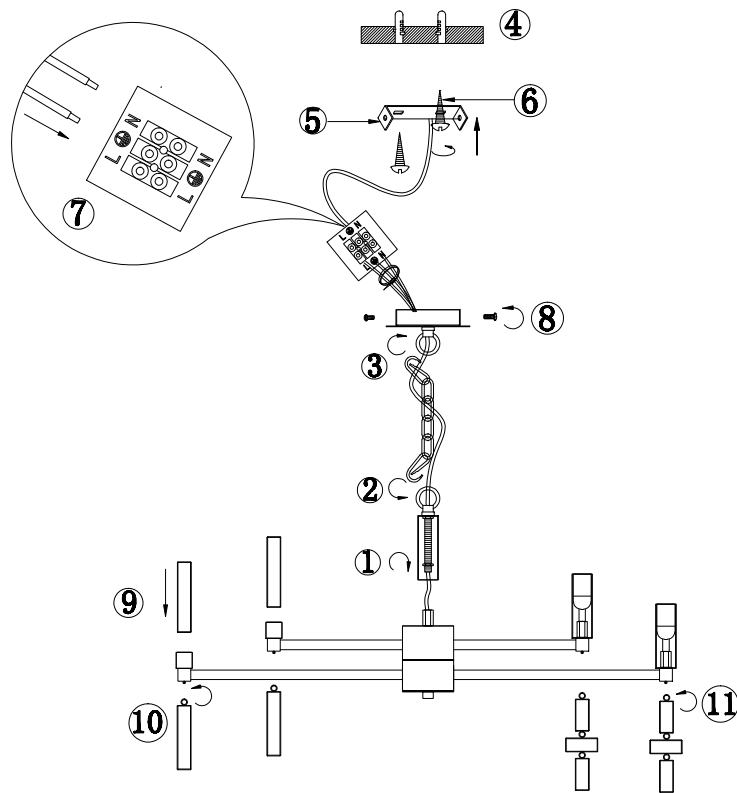

Instruction

MOD053PL-09G

9 x E14 (40W)

Model: MOD053PL-09G
Collection: Modern
Series: Carolina

Ceiling Lamps