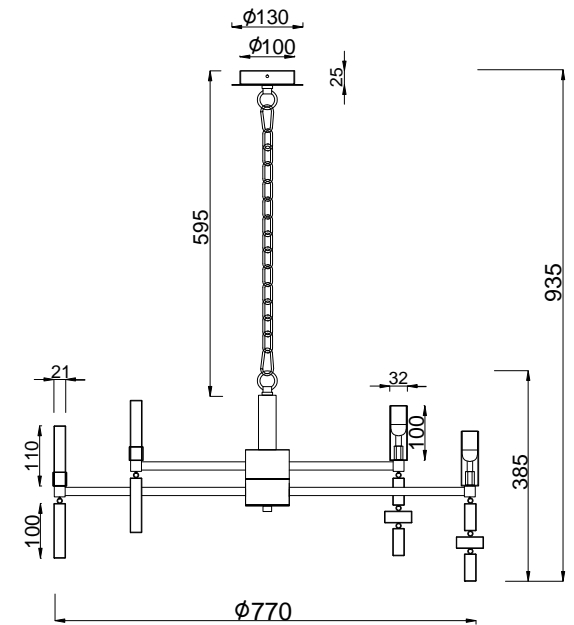

Instruction

MOD053PL-09G

9 x E14 (40W)

Model: MOD053PL-09G
Collection: Modern
Series: Carolina

Ceiling Lamps