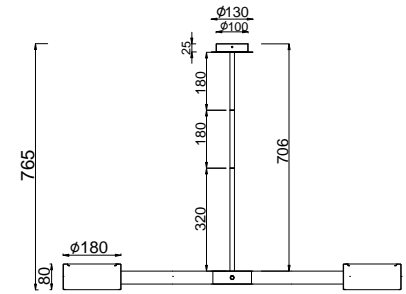

Instruction

MOD052PL-06G

6 x E14 (40W)

Model: MOD052PL-06G
Collection: Modern
Series: Phoenix

Ceiling Lamps