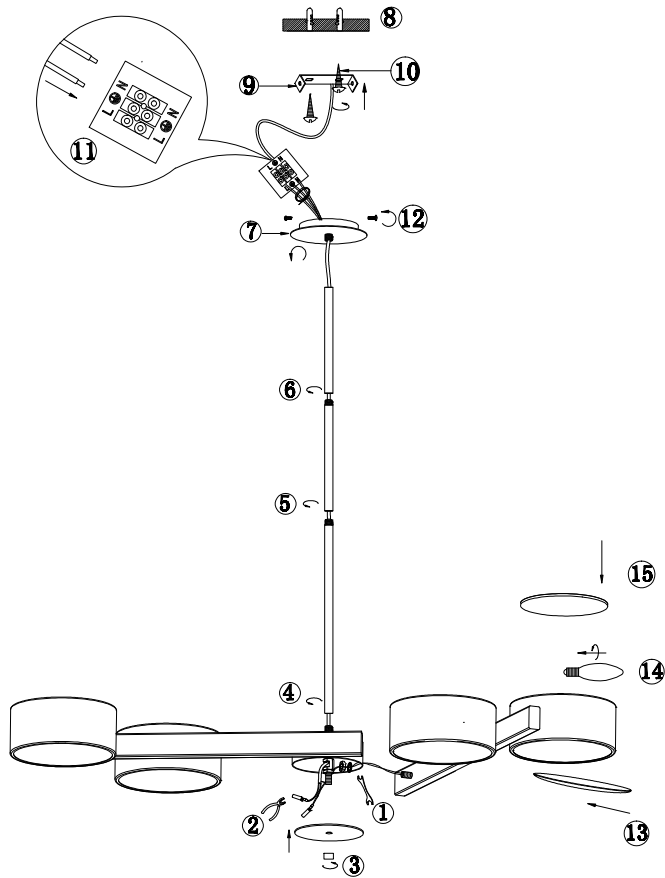

Instruction

MOD052PL-06G

6 x E14 (40W)

Model: MOD052PL-06G
Collection: Modern
Series: Phoenix

Ceiling Lamps