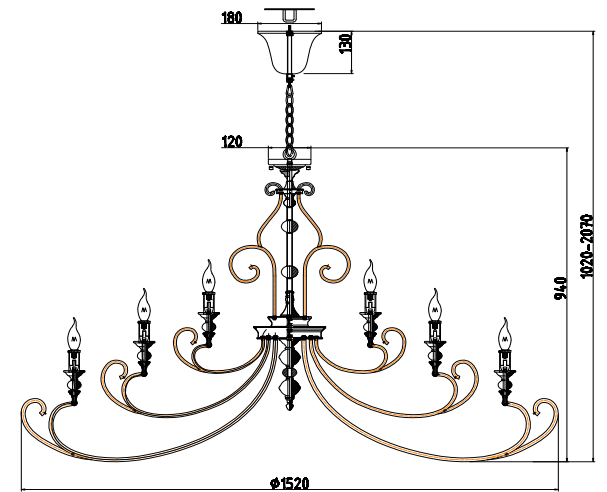

Instruction

H631PL-24B

24 x E14 (60W)

Model: H631PL-24B
Collection: House
Series: Karina

Ceiling Lamps