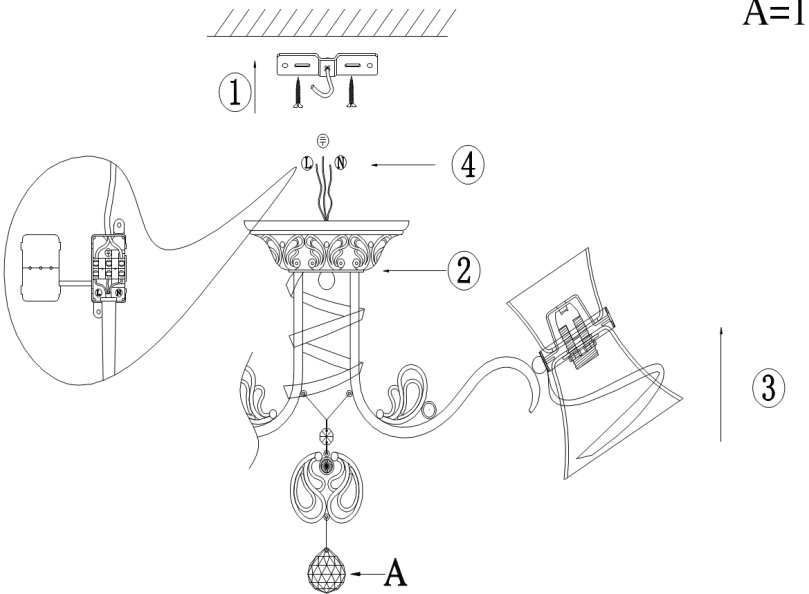

Instruction

Collection: ELEGANT
Series: BAROQUE
Model: ARM128-CL-08-W
Ceiling

8 x E14 (60W)

MAYTONI
DECORATIVE LIGHTING

www.maytoni.de