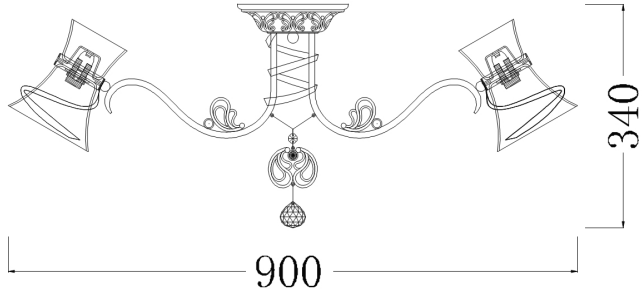

Instruction

Collection: ELEGANT
Series: BAROQUE
Model: ARM128-CL-08-W
Ceiling

8 x E14 (60W)

MAYTONI
DECORATIVE LIGHTING

www.maytoni.de