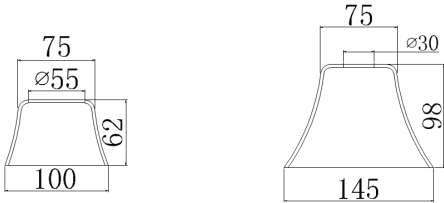

Instruction

Collection: ELEGANT
Series: BAROQUE
Model: ARM128-CL-08-W
Ceiling

8 x E14 (60W)

MAYTONI
DECORATIVE LIGHTING

www.maytoni.de