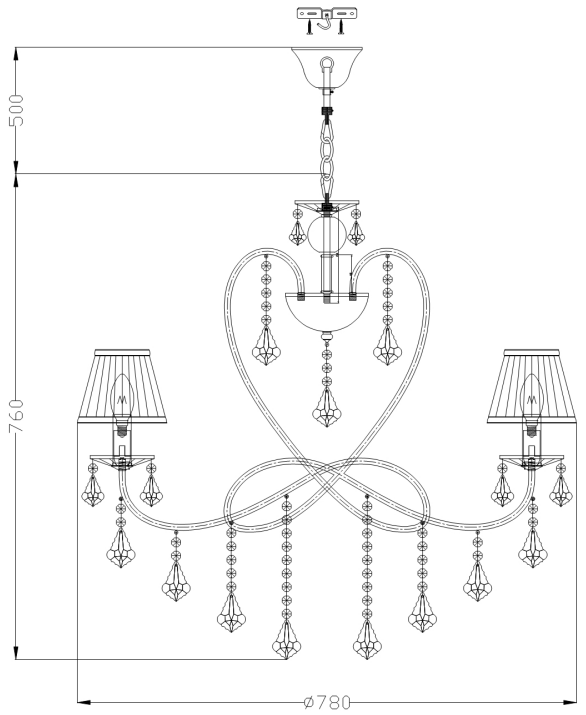

Instruction

Collection: MODERN
 Series: FANTASIA
 Model: ARM015-08-N
 Ceiling

 8 x E14 (40W)

MAYTONI
 DECORATIVE LIGHTING
www.maytoni.de