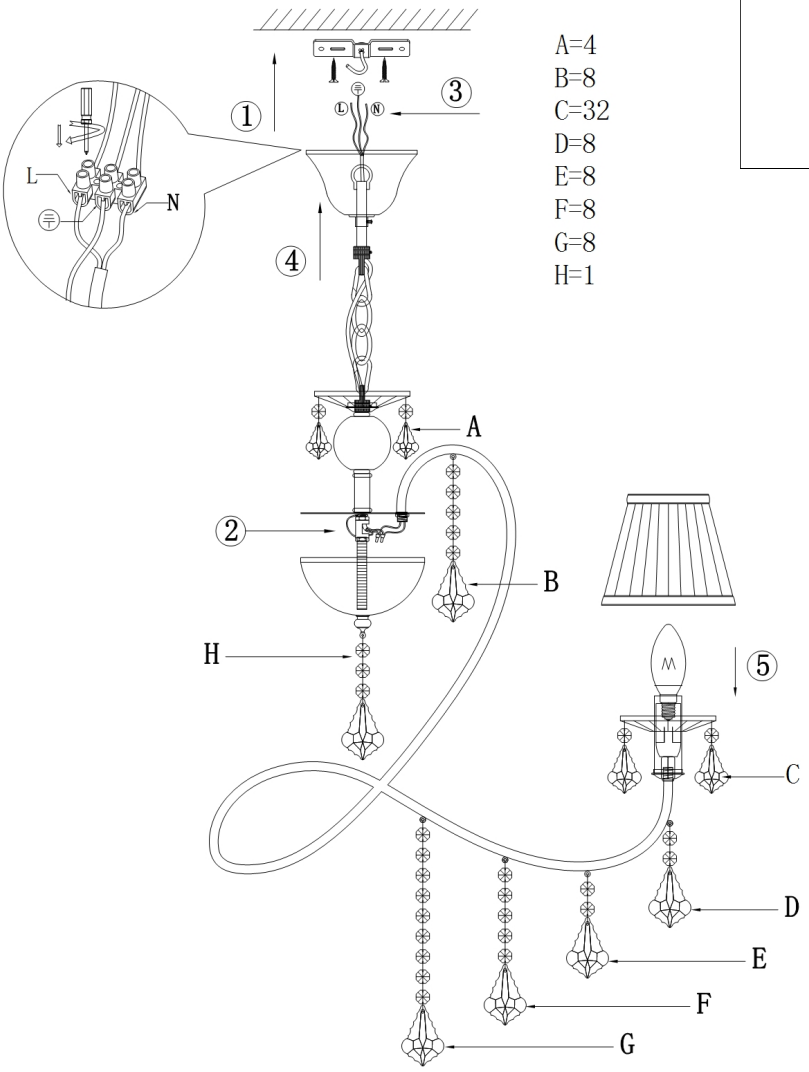

Instruction

Collection: MODERN
 Series: FANTASIA
 Model: ARM015-08-N
 Ceiling

 8 x E14 (40W)

MAYTONI
 DECORATIVE LIGHTING
www.maytoni.de