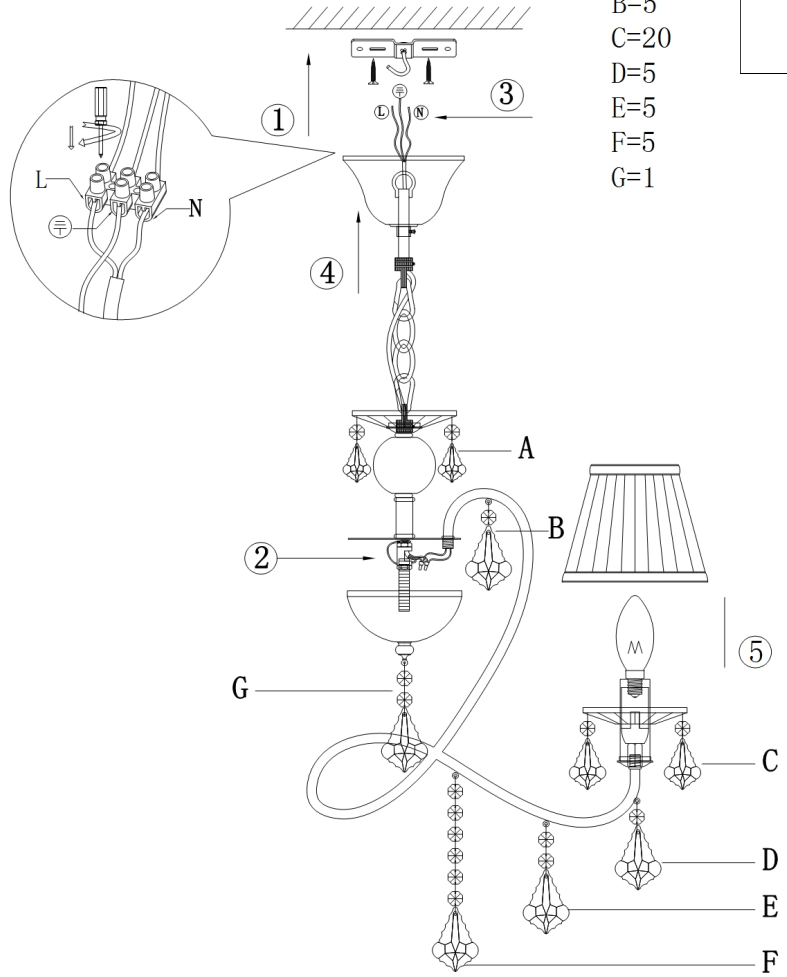

# Instruction

Collection: MODERN  
 Series: FANTASIA  
 Model: ARM015-05-N  
 Ceiling

- A=4
- B=5
- C=20
- D=5
- E=5
- F=5
- G=1

  
 5 x E14 (40W)

**MAYTONI**  
 DECORATIVE LIGHTING  
[www.maytoni.de](http://www.maytoni.de)