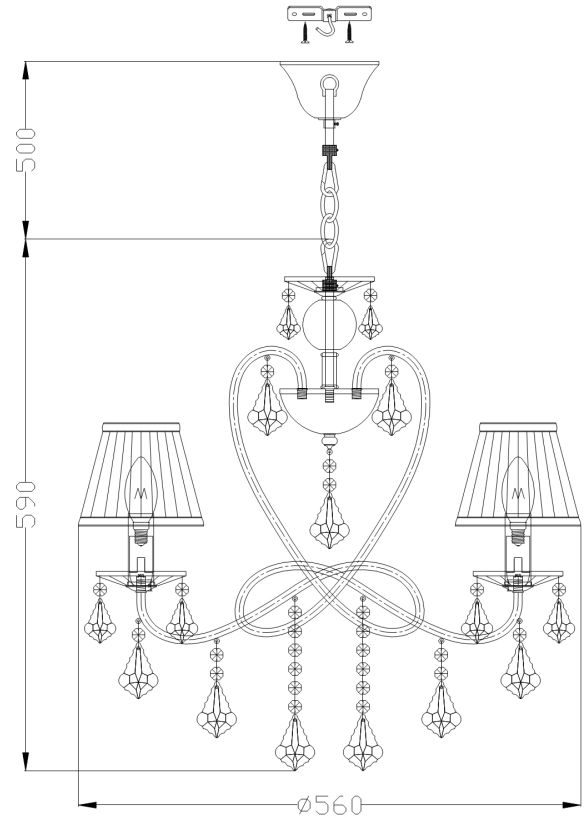

# Instruction

Collection: MODERN  
 Series: FANTASIA  
 Model: ARM015-05-N  
 Ceiling

- A=4
- B=5
- C=20
- D=5
- E=5
- F=5
- G=1

  
 5 x E14 (40W)

**MAYTONI**  
 DECORATIVE LIGHTING  
[www.maytoni.de](http://www.maytoni.de)