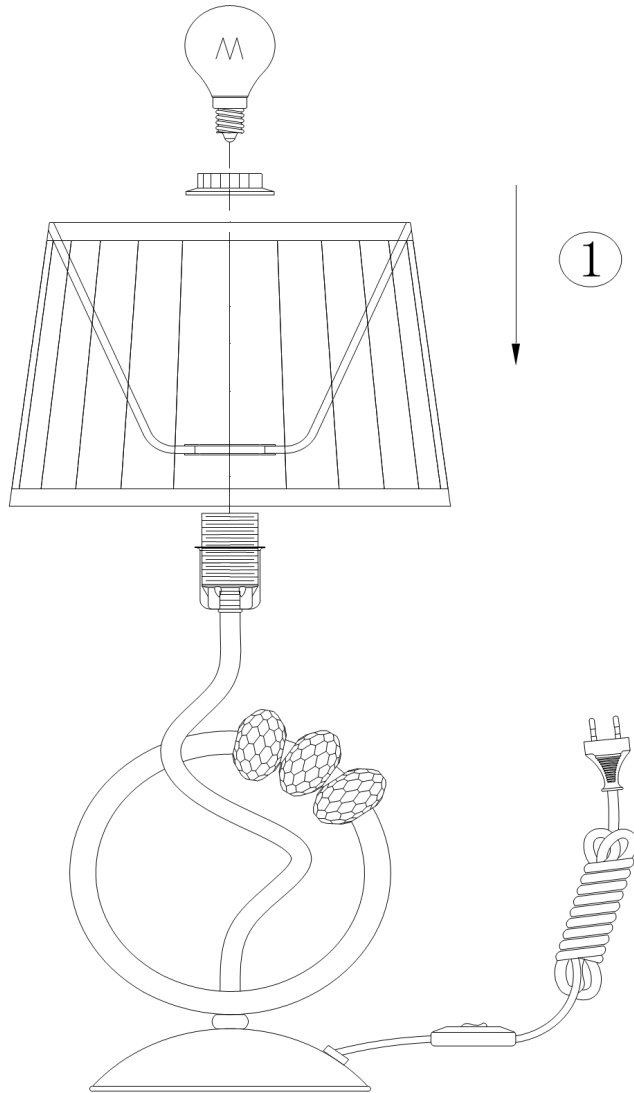

Instruction

Collection: ELEGANT

Series: DECO

Model: ARM014-11-G

Mobile

- Mobile

1 x E14 (40W)

MAYTONI
DECORATIVE LIGHTING