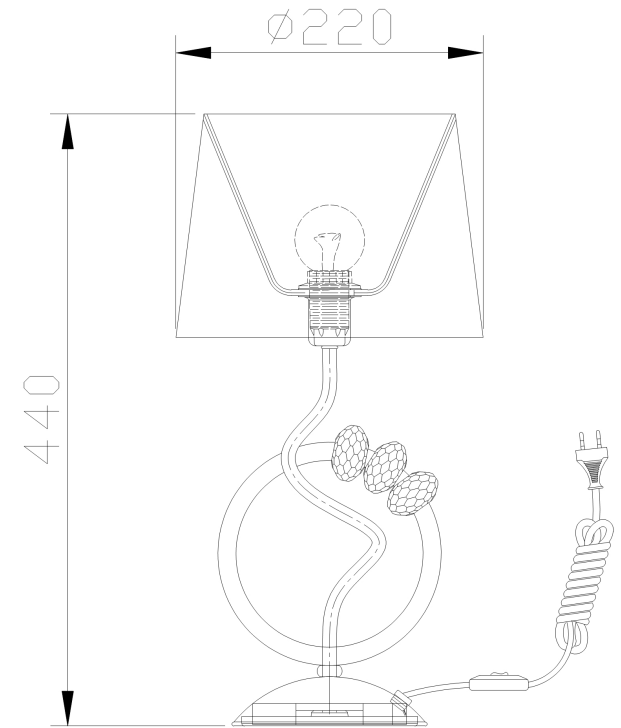

Instruction

Collection: ELEGANT

Series: DECO

Model: ARM014-11-G

Mobile

- Mobile

1 x E14 (40W)

MAYTONI
DECORATIVE LIGHTING