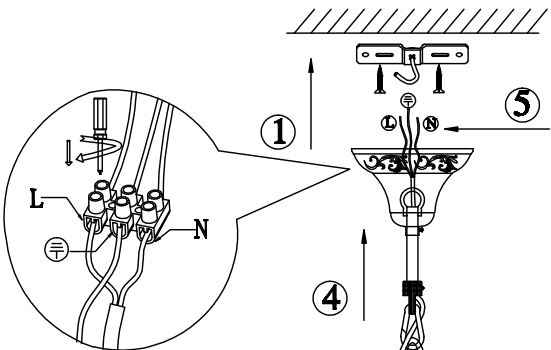

Instruction

Collection: Elegant
Series: Brezza
Model: ARM002-06-NG
Suspended

 – Suspended

6 x E14 (40w)

MAYTONI
DECORATIVE LIGHTING
www.maytoni.de