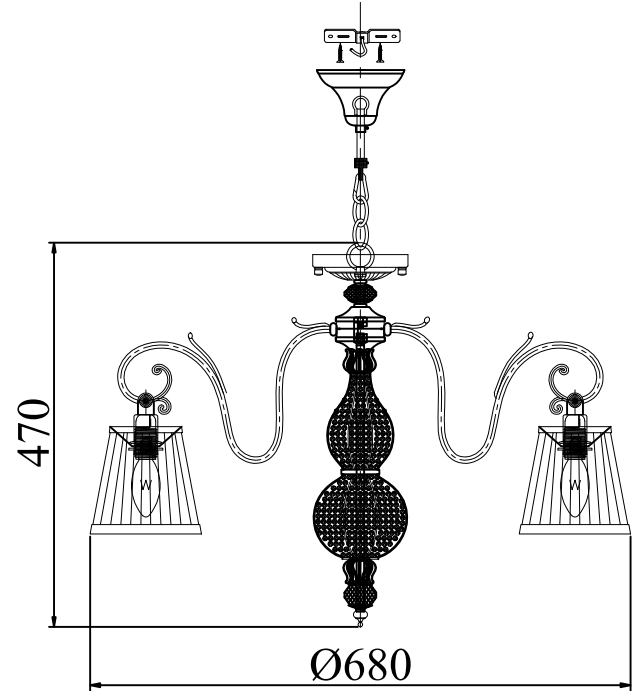

Instruction

Collection: Elegant
Series: Brezza
Model: ARM002-06-NG
Suspended

 – Suspended

6 x E14 (40w)

MAYTONI
DECORATIVE LIGHTING
www.maytoni.de