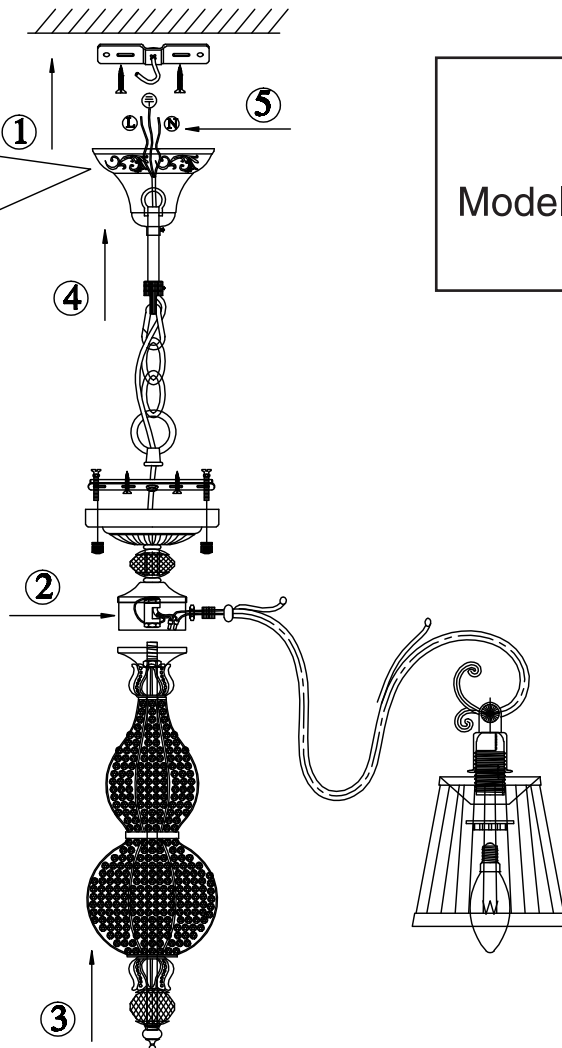

Instruction

Collection: Elegant
Series: Brezza
Model: ARM002-06-NG
Suspended

 – Suspended

6 x E14 (40w)

MAYTONI
DECORATIVE LIGHTING
www.maytoni.de