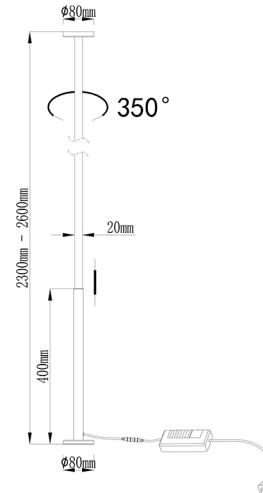

Collection: VERTICAL
Family: VERTICAL

Reference: 7358
Date: 14/07/2020

MAIN DATA		SIZES	
Category:	Decorative Indoor	Height (h):	230-260 cm
Typology:	11	Diameter (ø):	8 cm
Description:	Floor Lamp LED Dimmable	Width (l):	
Finish:	White	Depth (w):	
Material:	Aluminum + iron		
EAN:	8435153273582		
Color/Length wire:	Black/1.8m		

APPLICATIONS			
Dimmable:	YES	Switcher type:	Initial colour temperature:
Dimmer included:	images/shared/logos/dimer_onoff.png	Adjustable high:	YES
			Dimmer compatibility:

LED		DRIVER	
Lumens:	2160 lm	Driver ref.:	
CCT:	3000K	Driver brand:	HOSHINGMEI
LED watt:	36	Driver model:	HC-036065FKW
LED Life (hours):	30.000	Driver output:	DC650mA/36.5-55.5V/24-36W
Replaceable:	NO	Driver certificate:	TUV/CE/EMC/ERP
LED Brand/Type:	SMD2835-0.2W		
On/Off:	30.000		

LOGISTIC

Total box per item:	1	INDIV.
Box 1		Gross weight: 2,50 kg
CBM Ind. Box:	0,036 m ³	Nett weight: 1,60 kg
Box height (h):	12 cm	
Box width (l):	250 cm	
Box depth (w):	12 cm	

INSTALLATION

Class protection:	II	Guarantee:	5 years	Charger:	
Input:	AC220-240V 50/60Hz	ERP:	A -> A++	Bluetooth:	NO
Beam angle:		IP Protection:	IP20	Speaker:	
Cut hole:		CRI:	>= 80		