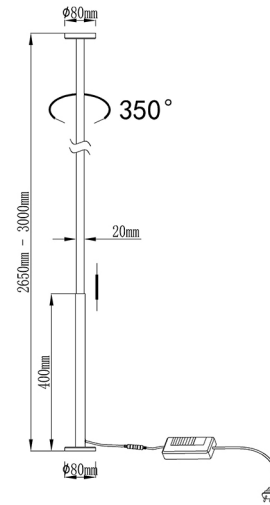

Collection: VERTICAL
Family: VERTICAL

Reference: 7354
Date: 19/10/2020

MAIN DATA		SIZES	
Category:	Decorative Indoor	Height (h):	265-300 cm
Typology:	11	Diameter (ø):	8 cm
Description:	Floor Lamp LED Dimmable	Width (l):	
Finish:	Black	Depth (w):	
Material:	Aluminum + iron		
EAN:	8435153273544		
Color/Length wire:	Black/1.8m		

APPLICATIONS			
Dimmable:	YES	Switcher type:	Initial colour temperature:
Dimmer included:	images/shared/logos/dimer_onoff.png	Adjustable high:	YES
			Dimmer compatibility:

LED		DRIVER	
Lumens:	2400 lm	Driver ref.:	
CCT:	3000K	Driver brand:	VIG
LED watt:	40	Driver model:	K46-30T600
LED Life (hours):	30.000	Driver output:	600mA/DC30-50V
Replaceable:	NO	Driver certificate:	TUV/CE/EMC/ERP
LED Brand/Type:	SMD2835-0.2W		
On/Off:	30.000		

LOGISTIC

Total box per item:	1	INDIV.
Box 1		Gross weight: 3,10 kg
CBM Ind. Box:	0,040 m ³	Nett weight: 2,00 kg
Box height (h):	12 cm	
Box width (l):	280 cm	
Box depth (w):	12 cm	

INSTALLATION

Class protection:	II	Guarantee:	5 years	Charger:	
Input:	AC220-240V 50/60Hz	ERP:	A -> A++	Bluetooth:	NO
Beam angle:		IP Protection:	IP20	Speaker:	
Cut hole:		CRI:	>= 80		