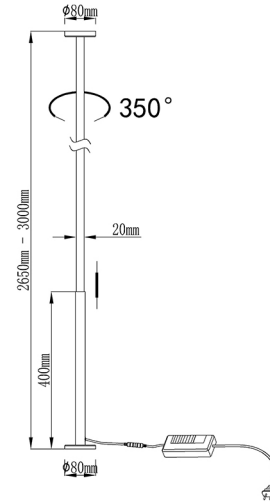

Collection: VERTICAL
Family: VERTICAL

Reference: 7353
Date: 19/10/2020

MAIN DATA		SIZES	
Category:	Decorative Indoor	Height (h):	265-300 cm
Typology:	11	Diameter (ø):	8 cm
Description:	Floor Lamp LED Dimmable	Width (l):	
Finish:	White	Depth (w):	
Material:	Aluminum + iron		
EAN:	8435153273537		
Color/Length wire:	Black/1.8m		

APPLICATIONS			
Dimmable:	YES	Switcher type:	Initial colour temperature:
Dimmer included:	images/shared/logos/dimer_onoff.png	Adjustable high:	YES
			Dimmer compatibility:

LED		DRIVER	
Lumens:	2400 lm	Driver ref.:	
CCT:	3000K	Driver brand:	VIG
LED watt:	40	Driver model:	K46-30T600
LED Life (hours):	30.000	Driver output:	600mA/DC30-50V
Replaceable:	NO	Driver certificate:	TUV/CE/EMC/ERP
LED Brand/Type:	SMD2835-0.2W		
On/Off:	30.000		

LOGISTIC

Total box per item:	1	INDIV.
Box 1		Gross weight: 3,10 kg
CBM Ind. Box:	0,040 m ³	Nett weight: 2,00 kg
Box height (h):	12 cm	
Box width (l):	280 cm	
Box depth (w):	12 cm	

INSTALLATION

Class protection:	II	Guarantee:	5 years	Charger:	
Input:	AC220-240V 50/60Hz	ERP:	A -> A++	Bluetooth:	NO
Beam angle:		IP Protection:	IP20	Speaker:	
Cut hole:		CRI:	>= 80		