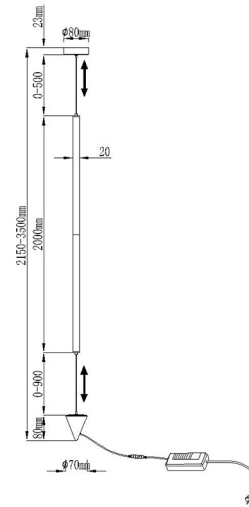

Collection: VERTICAL  
Family: VERTICAL

Reference: 7352  
Date: 14/07/2020

MAIN DATA		SIZES	
Category:	Decorative Indoor	Height (h):	215-350 cm
Typology:	11	Diameter (ø):	8 cm
Description:	Floor Lamp LED Dimmable	Width (l):	
Finish:	Black	Depth (w):	
Material:	Aluminum + iron		
EAN:	8435153273520		
Color/Length wire:	Black/1.8m		

**LOGISTIC**

<b>Total box per item:</b>	1	<b>INDIV.</b>
<b>Box 1</b>		<b>Gross weight:</b> 2,60 kg
<b>CBM Ind. Box:</b>	0,033 m <sup>3</sup>	<b>Nett weight:</b> 1,70 kg
<b>Box height (h):</b>	12 cm	
<b>Box width (l):</b>	230 cm	
<b>Box depth (w):</b>	12 cm	