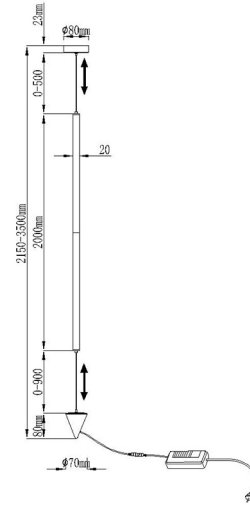

Collection: VERTICAL  
Family: VERTICAL

Reference: 7351  
Date: 14/07/2020

MAIN DATA		SIZES	
Category:	Decorative Indoor	Height (h):	215-350 cm
Typology:	11	Diameter (ø):	8 cm
Description:	Floor Lamp LED Dimmable	Width (l):	
Finish:	White	Depth (w):	
Material:	Aluminum + iron		
EAN:	8435153273513		
Color/Length wire:	Black/1.8m		

**LOGISTIC**

<b>Total box per item:</b>	1	<b>INDIV.</b>
<b>Box 1</b>		<b>Gross weight:</b> 2,60 kg
<b>CBM Ind. Box:</b>	0,033 m <sup>3</sup>	<b>Nett weight:</b> 1,70 kg
<b>Box height (h):</b>	12 cm	
<b>Box width (l):</b>	230 cm	
<b>Box depth (w):</b>	12 cm	