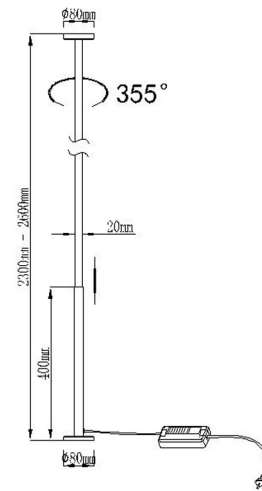

Collection: VERTICAL
Family: VERTICAL

Reference: 7350
Date: 14/07/2020

MAIN DATA		SIZES	
Category:	Decorative Indoor	Height (h):	230-260 cm
Typology:	11	Diameter (ø):	8 cm
Description:	Floor Lamp LED Dimmable	Width (l):	
Finish:	Black	Depth (w):	
Material:			
EAN:	8435153273506		
Color/Length wire:	Black/1.8m		

APPLICATIONS			
Dimmable:	YES	Switcher type:	Initial colour temperature:
Dimmer included:	images/shared/logos/dimer_onoff.png	Adjustable high:	YES
			Dimmer compatibility:

LED		DRIVER	
Lumens:	1800 lm	Driver ref.:	
CCT:	3000K	Driver brand:	VIG
LED watt:	30	Driver model:	K46-30T600
LED Life (hours):	30.000	Driver output:	600mA/DC30-50V
Replaceable:	NO	Driver certificate:	TUV/CE/EMC/ERP
LED Brand/Type:	SMD2835-0.2W		
On/Off:	30.000		

LOGISTIC

Total box per item:	1	INDIV.
Box 1		Gross weight: 2,50 kg
CBM Ind. Box:	0,025 m ³	Nett weight: 1,60 kg
Box height (h):	10 cm	
Box width (l):	250 cm	
Box depth (w):	10 cm	

INSTALLATION

Class protection:	II	Guarantee:	5 years	Charger:	
Input:	AC220-240V 50/60Hz	ERP:	A -> A++	Bluetooth:	NO
Beam angle:		IP Protection:	IP20	Speaker:	
Cut hole:		CRI:	>= 80		