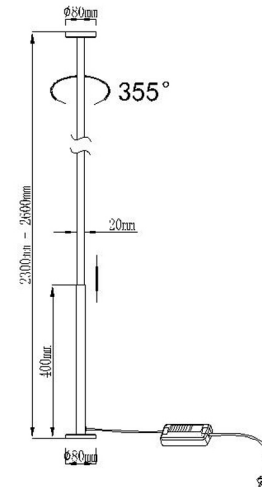

Collection: VERTICAL
Family: VERTICAL

Reference: 7349
Date: 14/07/2020

MAIN DATA		SIZES	
Category:	Decorative Indoor	Height (h):	230-260 cm
Typology:	11	Diameter (ø):	8 cm
Description:	Floor Lamp LED Dimmable	Width (l):	
Finish:	White	Depth (w):	
Material:			
EAN:	8435153273490		
Color/Length wire:	Black/1.8m		

APPLICATIONS			
Dimmable:	YES	Switcher type:	Initial colour temperature:
Dimmer included:	images/shared/logos/dimer_onoff.png	Adjustable high:	YES
			Dimmer compatibility:

LED		DRIVER	
Lumens:	1800 lm	Driver ref.:	
CCT:	3000K	Driver brand:	VIG
LED watt:	30	Driver model:	K46-30T600
LED Life (hours):	30.000	Driver output:	600mA/DC30-50V
Replaceable:	NO	Driver certificate:	TUV/CE/EMC/ERP
LED Brand/Type:	SMD2835-0.2W		
On/Off:	30.000		

LOGISTIC

Total box per item:	1	INDIV.
	Box 1	Gross weight: 2,50 kg
CBM Ind. Box:	0,036 m ³	Nett weight: 1,60 kg
Box height (h):	12 cm	
Box width (l):	250 cm	
Box depth (w):	12 cm	

INSTALLATION

Class protection:	II	Guarantee:	5 years	Charger:	
Input:	AC220-240V 50/60Hz	ERP:	A -> A++	Bluetooth:	NO
Beam angle:		IP Protection:	IP20	Speaker:	
Cut hole:		CRI:	>= 80		