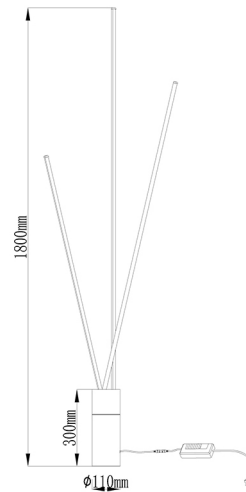

Collection: VERTICAL
Family: VERTICAL

Reference: 7348
Date: 14/07/2020

MAIN DATA		SIZES	
Category:	Decorative Indoor	Height (h):	183 cm
Tipology:	11	Diameter (ø):	11 cm
Description:	Floor Lamp LED Dimmable	Width (l):	
Finish:	Black	Depth (w):	
Material:	Aluminum + iron		
EAN:	8435153273483		
Color/Length wire:	Black/1.8m		

APPLICATIONS			
Dimmable:	YES	Switcher type:	Initial colour temperature:
Dimmer included:	images/shared/logos/dimer_onoff.png	Adjustable high:	NO
			Dimmer compatibility:

LED		DRIVER	
Lumens:	4300 lm	Driver ref.:	
CCT:	3000K	Driver brand:	HOSHINGMEI
LED watt:	67	Driver model:	HV-066024FKW
LED Life (hours):	30.000	Driver output:	DC 24V/0-2750mA/0-66W MAX.
Replaceable:	NO	Driver certificate:	TUV/CE/EMC/ERP
LED Brand/Type:	SMD2835-0.2W		
On/Off:	30.000		

LOGISTIC

Total box per item:	1	INDIV.
Box 1		Gross weight: 5,50 kg
CBM Ind. Box:	0,057 m ³	Nett weight: 4,40 kg
Box height (h):	15 cm	
Box width (l):	190 cm	
Box depth (w):	20 cm	

INSTALLATION

Class protection:	II	Guarantee:	5 years	Charger:	
Input:	AC220-240V 50/60Hz	ERP:	A -> A++	Bluetooth:	NO
Beam angle:		IP Protection:	IP20	Speaker:	
Cut hole:		CRI:	>= 80		