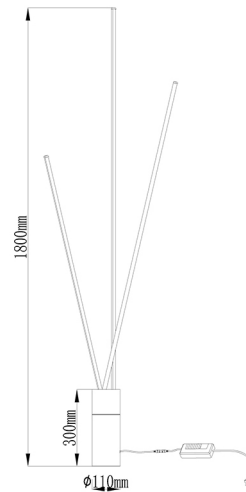

Collection: VERTICAL  
Family: VERTICAL

Reference: 7347  
Date: 14/07/2020

MAIN DATA		SIZES	
Category:	Decorative Indoor	Height (h):	183 cm
Tipology:	11	Diameter (ø):	11 cm
Description:	Floor Lamp LED Dimmable	Width (l):	
Finish:	White	Depth (w):	
Material:	Aluminum + iron		
EAN:	8435153273476		
Color/Length wire:	Black/1.8m		

APPLICATIONS			
Dimmable:	YES	Switcher type:	Initial colour temperature:
Dimmer included:	images/shared/logos/dimer_onoff.png	Adjustable high:	NO
			Dimmer compatibility:

LED		DRIVER	
Lumens:	4300 lm	Driver ref.:	
CCT:	3000K	Driver brand:	HOSHINGMEI
LED watt:	67	Driver model:	HV-066024FKW
LED Life (hours):	30.000	Driver output:	DC 24V/0-2750mA/0-66W MAX.
Replaceable:	NO	Driver certificate:	TUV/CE/EMC/ERP
LED Brand/Type:	SMD2835-0.2W		
On/Off:	30.000		

**LOGISTIC**

<b>Total box per item:</b>	1	<b>INDIV.</b>
<b>Box 1</b>		<b>Gross weight:</b> 5,50 kg
<b>CBM Ind. Box:</b>	0,057 m <sup>3</sup>	<b>Nett weight:</b> 4,40 kg
<b>Box height (h):</b>	15 cm	
<b>Box width (l):</b>	190 cm	
<b>Box depth (w):</b>	20 cm	