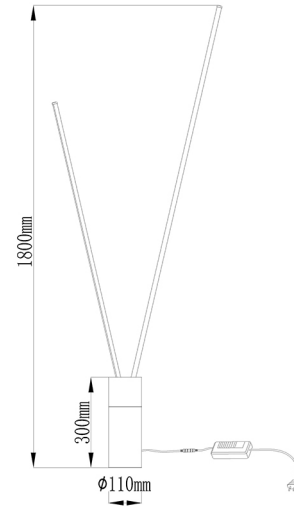

Collection: VERTICAL
Family: VERTICAL

Reference: 7346
Date: 14/07/2020

MAIN DATA		SIZES	
Category:	Decorative Indoor	Height (h):	183 cm
Typology:	11	Diameter (Ø):	11 cm
Description:	Floor Lamp LED Dimmable	Width (l):	
Finish:	Black	Depth (w):	
Material:	Aluminum + iron		
EAN:	8435153273469		
Color/Length wire:	Black/1.8m		

APPLICATIONS			
Dimmable:	YES	Switcher type:	Initial colour temperature:
Dimmer included:	images/shared/logos/dimer_onoff.png	Adjustable high:	NO
			Dimmer compatibility:

LED		DRIVER	
Lumens:	2600 lm	Driver ref.:	
CCT:	3000K	Driver brand:	VIG
LED watt:	44	Driver model:	K52-50T700
LED Life (hours):	30.000	Driver output:	700mA/DC43-71.4V
Replaceable:	NO	Driver certificate:	TUV/CE/EMC/ERP
LED Brand/Type:	SMD2835-0.2W		
On/Off:	30.000		

LOGISTIC

Total box per item:	1	INDIV.
Box 1		Gross weight: 5,20 kg
CBM Ind. Box:	0,057 m ³	Nett weight: 4,00 kg
Box height (h):	15 cm	
Box width (l):	190 cm	
Box depth (w):	20 cm	

INSTALLATION

Class protection:	II	Guarantee:	5 years	Charger:	
Input:	AC220-240V 50/60Hz	ERP:	A -> A++	Bluetooth:	NO
Beam angle:		IP Protection:	IP20	Speaker:	
Cut hole:		CRI:	>= 80		