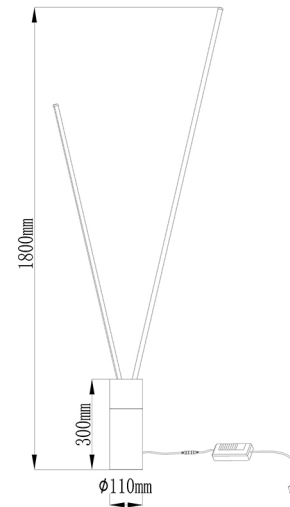

Collection: VERTICAL
Family: VERTICAL

Reference: 7345
Date: 14/07/2020

MAIN DATA		SIZES	
Category:	Decorative Indoor	Height (h):	183 cm
Tipology:	11	Diameter (ø):	11 cm
Description:	Floor Lamp LED Dimmable	Width (l):	
Finish:	White	Depth (w):	
Material:	Aluminum + iron		
EAN:	8435153273452		
Color/Length wire:	Black/1.8m		

APPLICATIONS			
Dimmable:	YES	Switcher type:	Initial colour temperature:
Dimmer included:	images/shared/logos/dimer_onoff.png	Adjustable high:	NO
			Dimmer compatibility:

LED		DRIVER	
Lumens:	2600 lm	Driver ref.:	
CCT:	3000K	Driver brand:	VIG
LED watt:	44	Driver model:	K52-50T700
LED Life (hours):	30.000	Driver output:	700mA/DC43-71.4V
Replaceable:	NO	Driver certificate:	TUV/CE/EMC/ERP
LED Brand/Type:	SMD2835-0.2W		
On/Off:	30.000		

LOGISTIC

Total box per item:	1	INDIV.
Box 1		Gross weight: 5,20 kg
CBM Ind. Box:	0,057 m ³	Nett weight: 4,00 kg
Box height (h):	15 cm	
Box width (l):	190 cm	
Box depth (w):	20 cm	

INSTALLATION

Class protection:	II	Guarantee:	5 years	Charger:	
Input:	AC220-240V 50/60Hz	ERP:	A -> A++	Bluetooth:	NO
Beam angle:		IP Protection:	IP20	Speaker:	
Cut hole:		CRI:	>= 80		