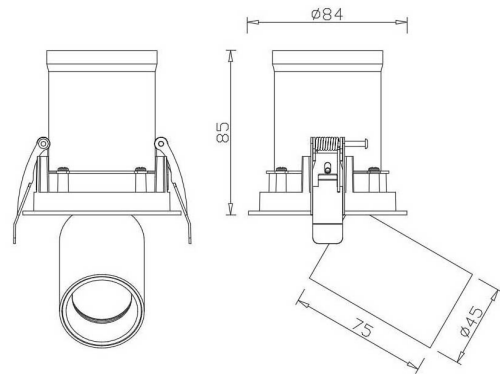

Collection: GARDA
Family: GARDA

Reference: 6400
Date: 29/05/2018

MAIN DATA		SIZES	
Category:	TEK	Height (h):	8.5 cm
Tipology:	13	Diameter (ø):	8.4 cm
Description:	Recessed LED	Width (l):	
Finish:	Matt White+Black	Depth (w):	
Material:	Aluminium / ABS		
EAN:	8435153264009		

LOGISTIC

Total box per item:	1	Master carton qty:	30 units	INDIV.	MASTER
	Box 1	Master carton CBM:	0,046 m ³	Gross weight:	0,41 kg 8,50 kg
CBM Ind. Box:	0,001 m ³	Master carton:	28 * 54.5 * 30 cm	Nett weight:	0,37 kg 11,10 kg
Box height (h):	12 cm	Inner box qty:	6 units		
Box width (l):	9.1 cm				
Box depth (w):	9.1 cm				

INSTALLATION

Class protection:	II	Guarantee:	5 years	Charger:	
Input:	220-240V~50/60Hz	ERP:	A -> A++	Bluetooth:	NO
Beam angle:	35°	IP Protection:	IP20	Speaker:	
Cut hole:	75 mm	CRI:	>= 80		

VARIOUS

CE Certification:	MANTR190303.01	Recycling Tax:	05041A
HS Code:	94059900/10	Designer:	MANTRA TEAM
Notes:	RAL 9010		