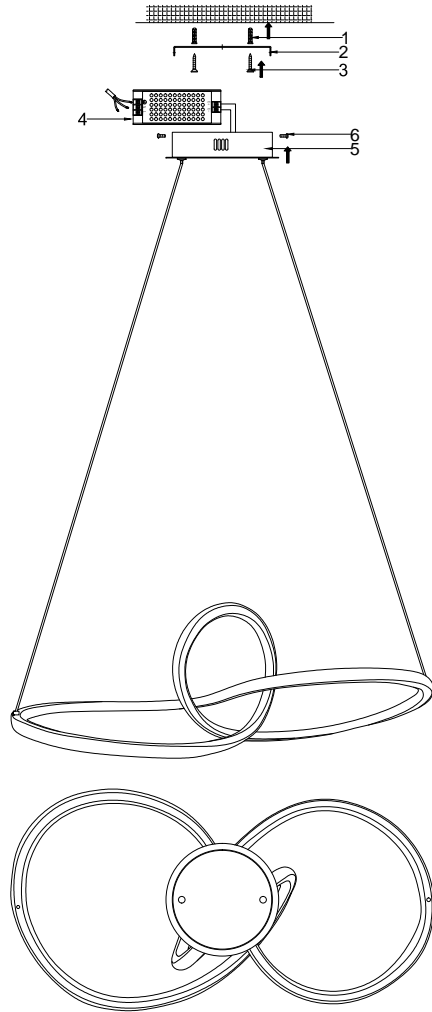

FREYA
TRADITION OF QUALITY

Instruction

FR6047PL-L90N

MAX 39W
3100 Lumen

Model: FR6047PL-L90N
Collection: LED
Series: New Series 047

Pendant Lamps