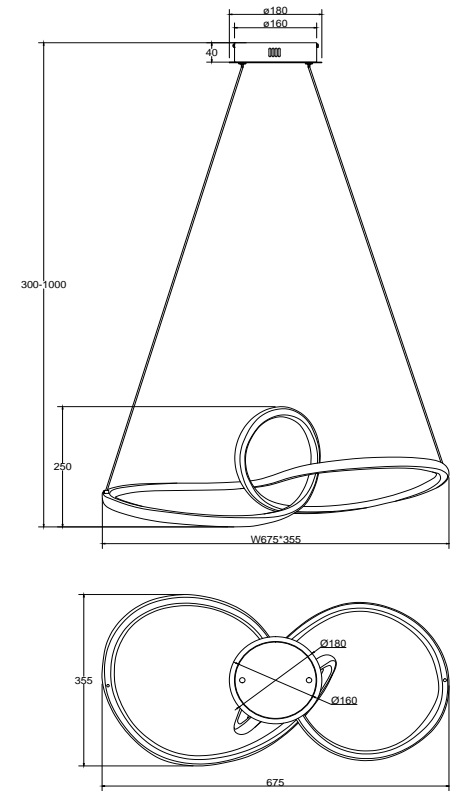

FREYA
TRADITION OF QUALITY

Instruction

FR6047PL-L90N

MAX 39W
3100 Lumen

Model: FR6047PL-L90N
Collection: LED
Series: New Series 047

Pendant Lamps