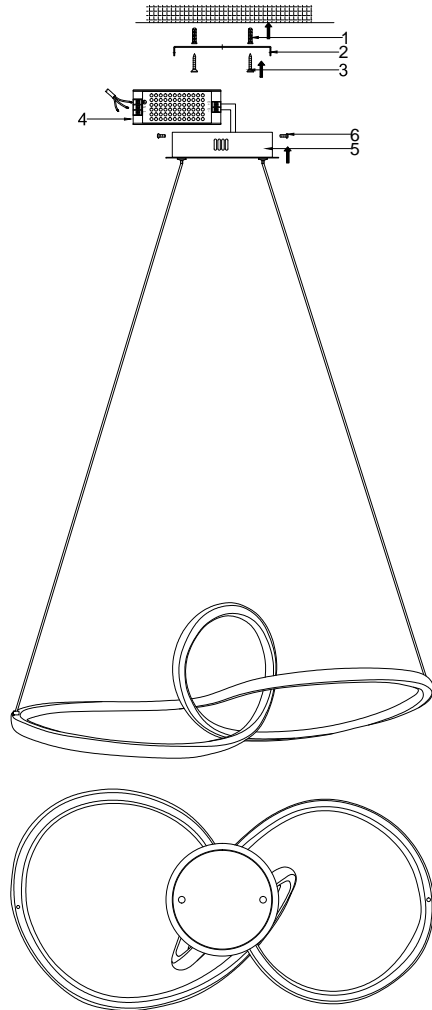

FREYA
TRADITION OF QUALITY

Instruction

FR6047PL-L90CH

MAX 44W
3600 Lumen

Model: FR6047PL-L90CH
Collection: LED
Series: New Series 047

Pendant Lamps