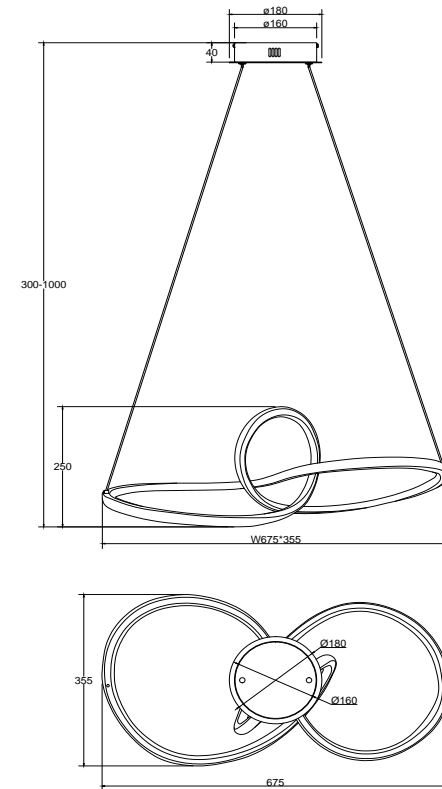

FREYA
TRADITION OF QUALITY

Instruction

FR6047PL-L90CH

MAX 44W
3600 Lumen

Model: FR6047PL-L90CH
Collection: LED
Series: New Series 047

Pendant Lamps