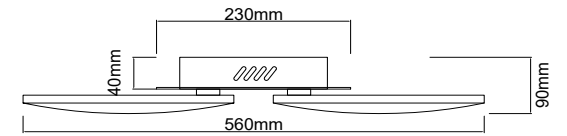

FREYA
TRADITION OF QUALITY

Instruction

FR6031CL-L87W

REMOTE CONTROL INSTRUCTION

MAX 87W
5500 Lumen

Model: FR6031CL-L87W
Collection: LED
Series: New Series 031

Ceiling Lamps