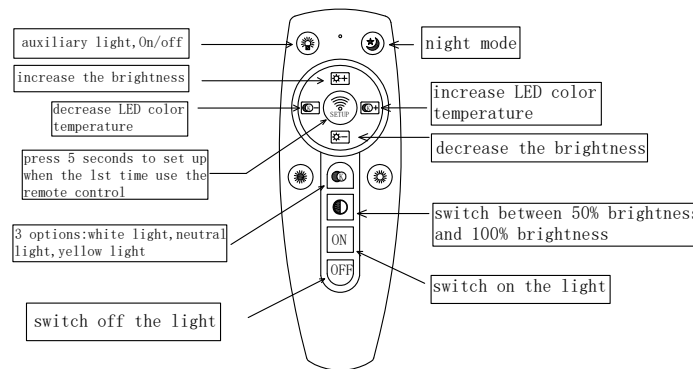

FREYA
TRADITION OF QUALITY

Instruction

FR6031CL-L87W

REMOTE CONTROL INSTRUCTION

MAX 87W
5500 Lumen

Model: FR6031CL-L87W
Collection: LED
Series: New Series 031

Ceiling Lamps