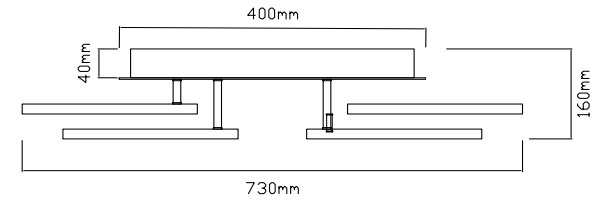

### REMOTE CONTROL INSTRUCTION

MAX 112W  
6500 Lumen

Model: FR6030CL-L112W  
Collection: LED  
Series: New Series 030

Ceiling Lamps