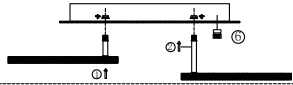

### REMOTE CONTROL INSTRUCTION

MAX 112W  
6500 Lumen

Model: FR6030CL-L112W  
Collection: LED  
Series: New Series 030

Ceiling Lamps