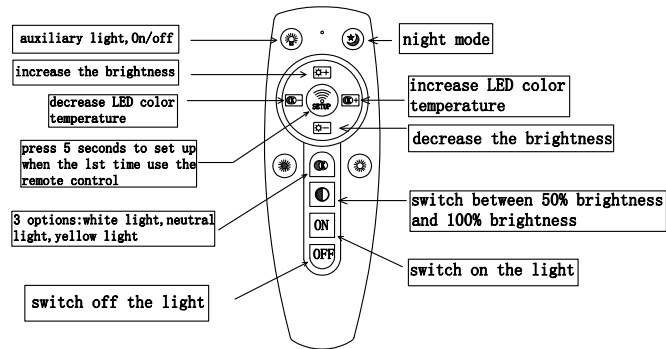

### REMOTE CONTROL INSTRUCTION

MAX 112W  
6500 Lumen

Model: FR6030CL-L112W  
Collection: LED  
Series: New Series 030

Ceiling Lamps