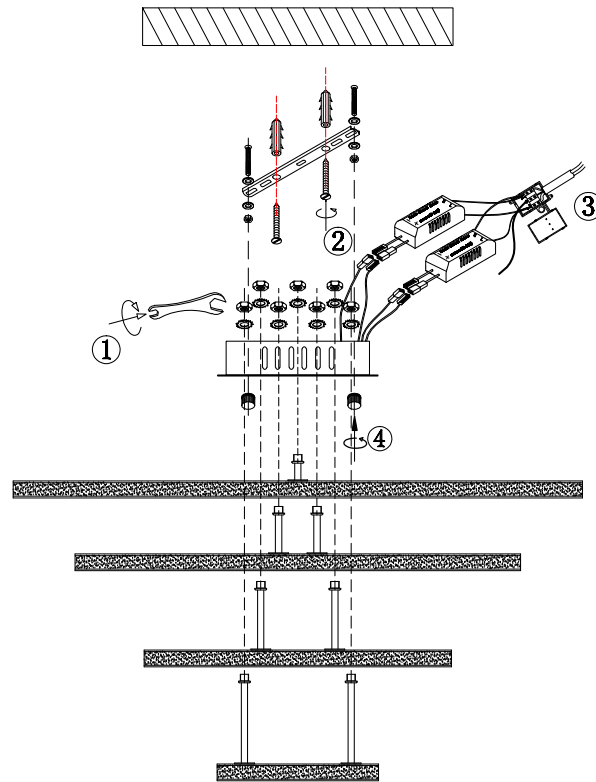

FREYA
TRADITION OF QUALITY

Instruction

FR6018CL-L84WB

MAX 64W
4600 Lumen

Model: FR6018CL-L84WB
Collection: LED
Series: Vande

Ceiling Lamps