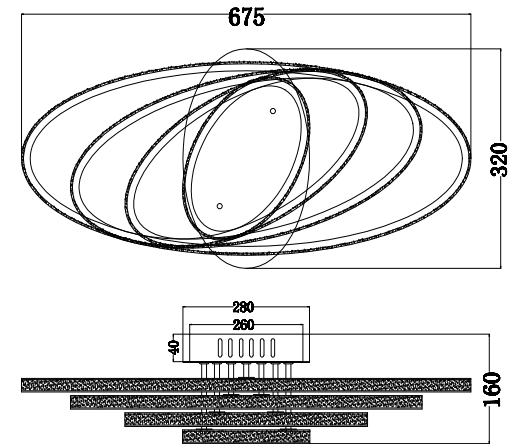

FREYA
TRADITION OF QUALITY

Instruction

FR6018CL-L84WB

MAX 64W
4600 Lumen

Model: FR6018CL-L84WB
Collection: LED
Series: Vande

Ceiling Lamps