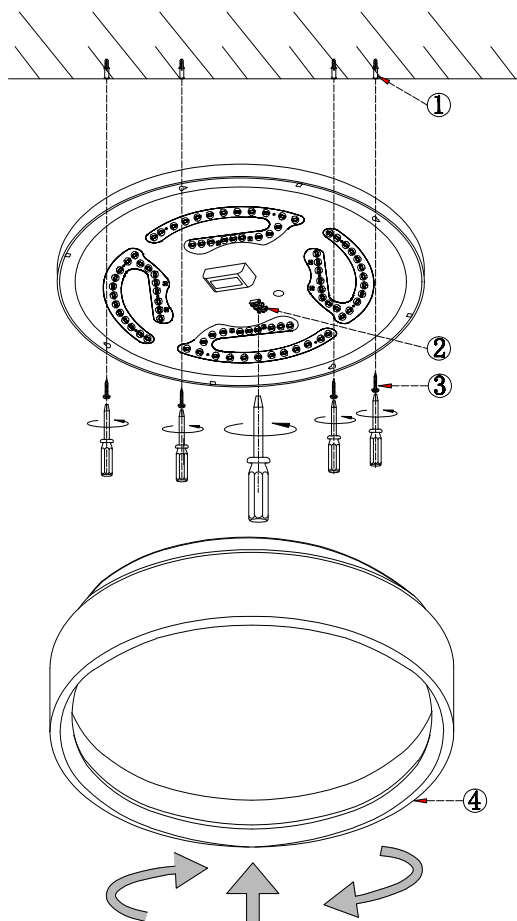

FREYA
TRADITION OF QUALITY

Instruction

FR6016CL-L36BG

MAX 72W
3900 Lumen

Model: FR6016CL-L36BG
Collection: LED

Ceiling Lamps