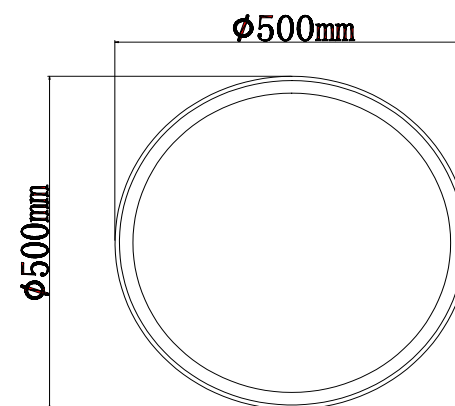

FREYA
TRADITION OF QUALITY

Instruction

FR6016CL-L36BG

MAX 72W
3900 Lumen

Model: FR6016CL-L36BG
Collection: LED

Ceiling Lamps