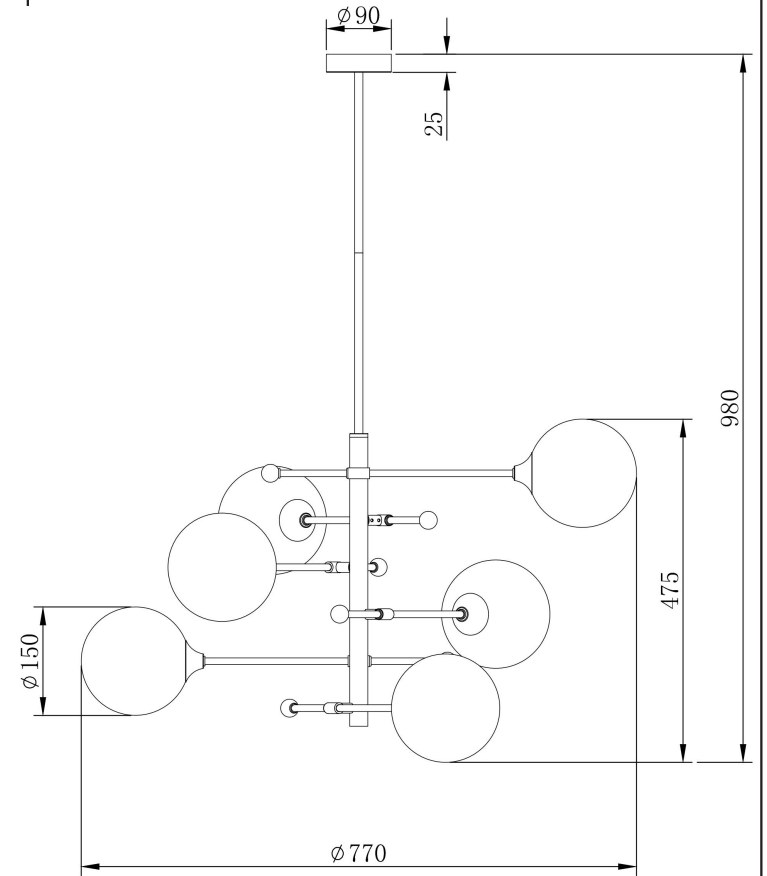

# Instruction

FR5115PL-06BZ

①  
OFF

ON  
①

6xG9 5W

Model: FR5115PL-06BZ

Collection: Modern

Pendant Lamps