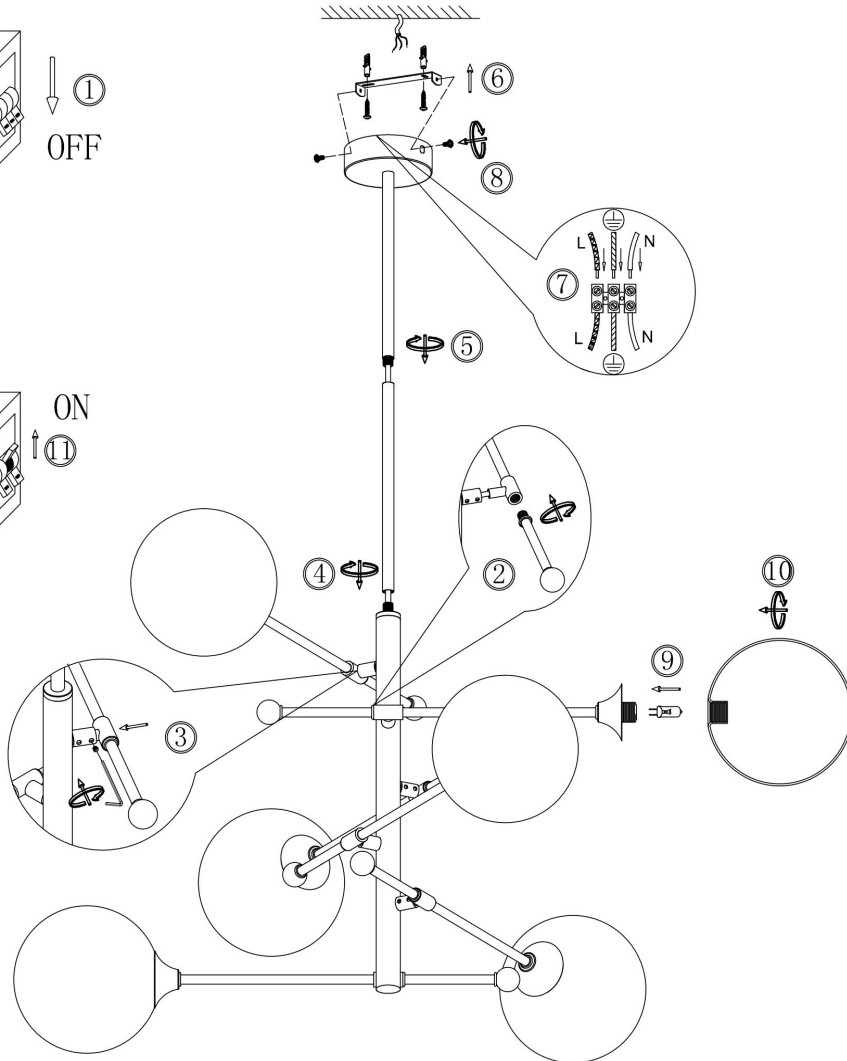

# Instruction

FR5115PL-06BZ

①  
OFF

ON  
①

6xG9 5W

Model: FR5115PL-06BZ

Collection: Modern

Pendant Lamps