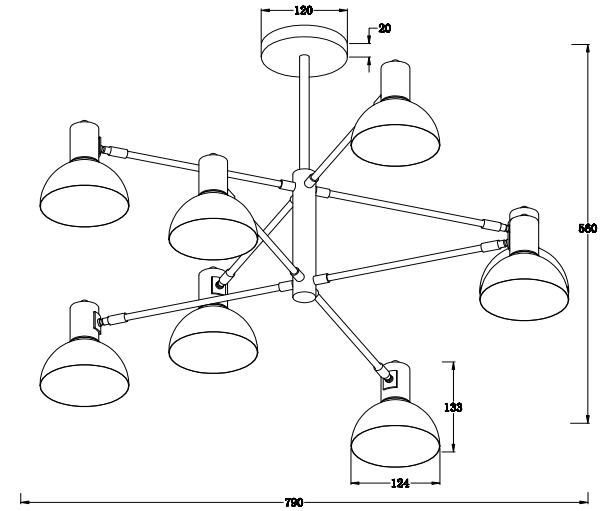

# Instruction

FR5077PL-08BR

8 x E14 (60W)

Model: FR5077PL-08BR  
Collection: Modern  
Series: Kelly

Ceiling Lamps