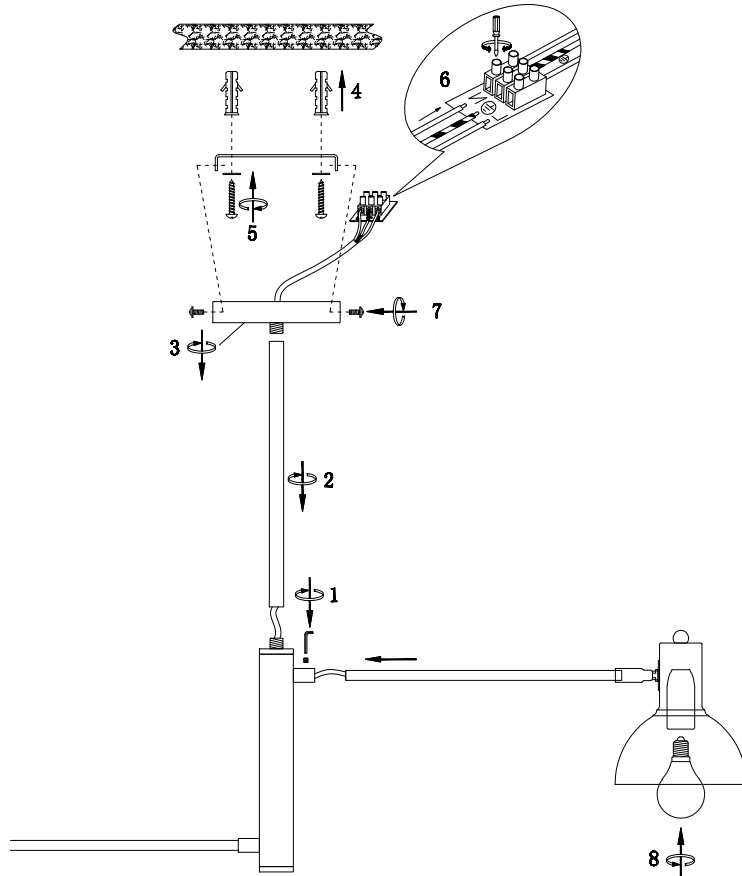

# Instruction

FR5077PL-08BR

8 x E14 (60W)

Model: FR5077PL-08BR  
Collection: Modern  
Series: Kelly

Ceiling Lamps