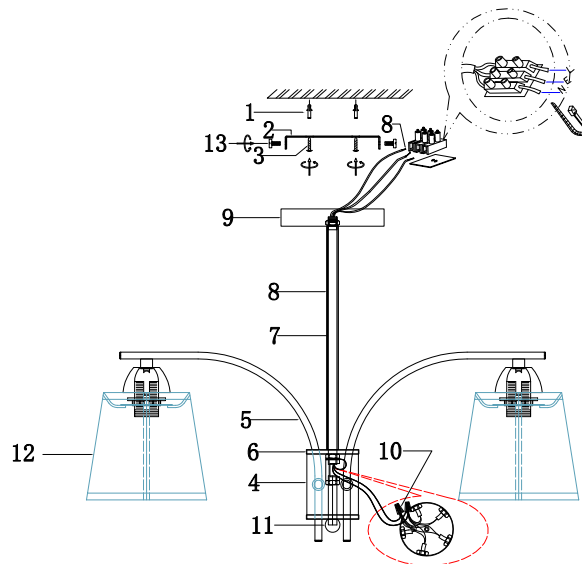

# Instruction

FR5076PL-05CH

5 x E14 (40W)

Model: FR5076PL-05CH  
Collection: Modern  
Series: New Series 076

Ceiling Lamps