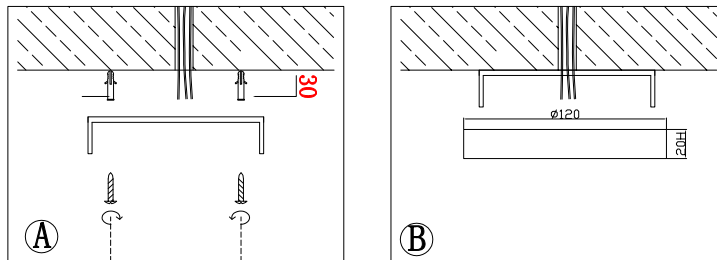

# Instruction

FR5076PL-05CH

5 x E14 (40W)

Model: FR5076PL-05CH  
Collection: Modern  
Series: New Series 076

Ceiling Lamps