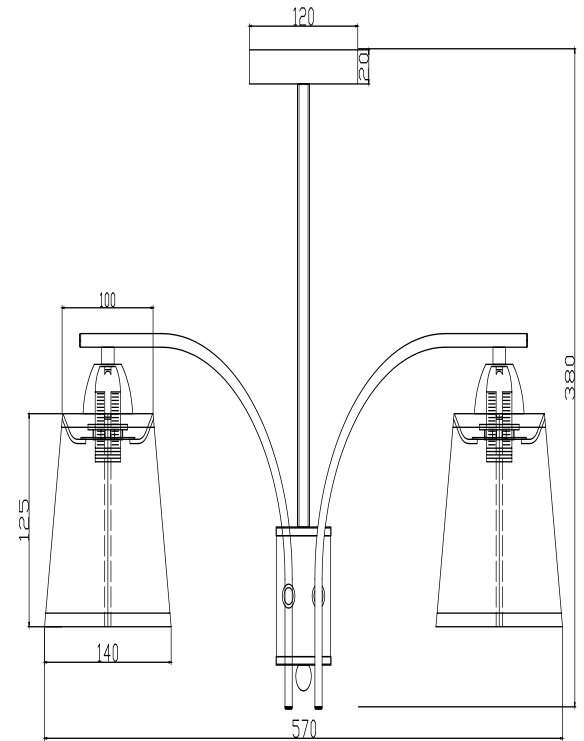

# Instruction

FR5076PL-05CH

5 x E14 (40W)

Model: FR5076PL-05CH  
Collection: Modern  
Series: New Series 076

Ceiling Lamps