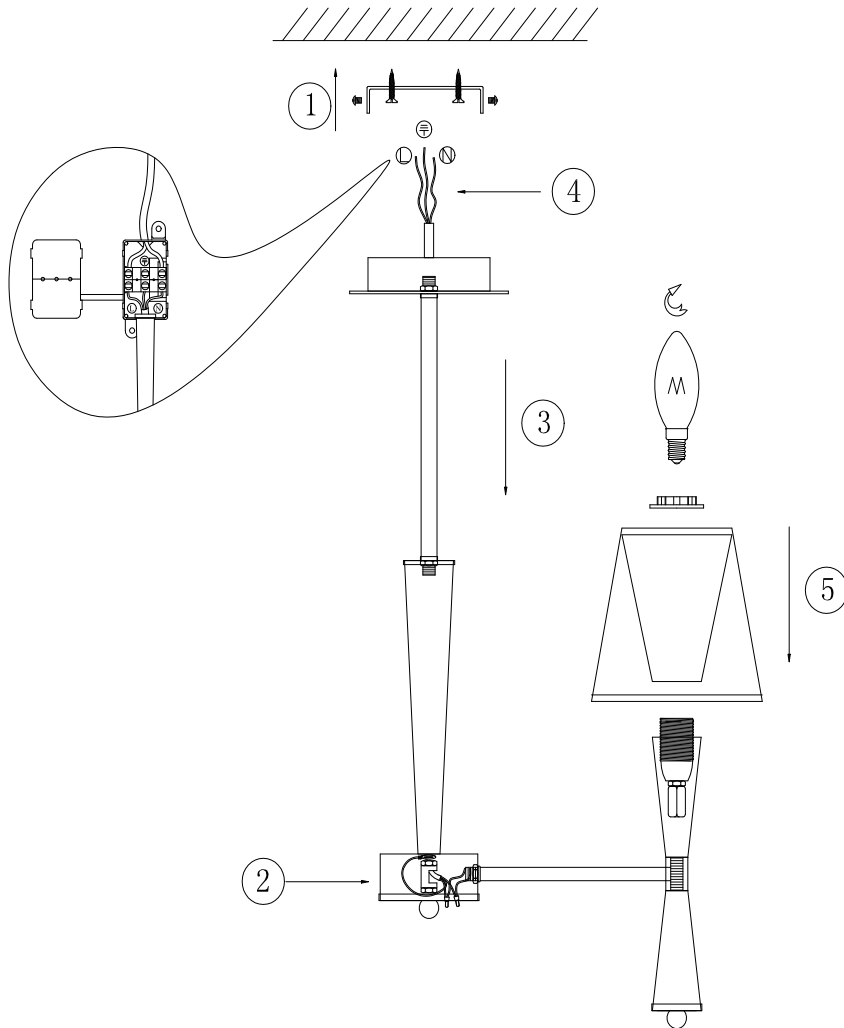

# Instruction

FR5075PL-05W

5 x E14 (40W)

Model: FR5075PL-05W  
Collection: Modern

Ceiling Lamps