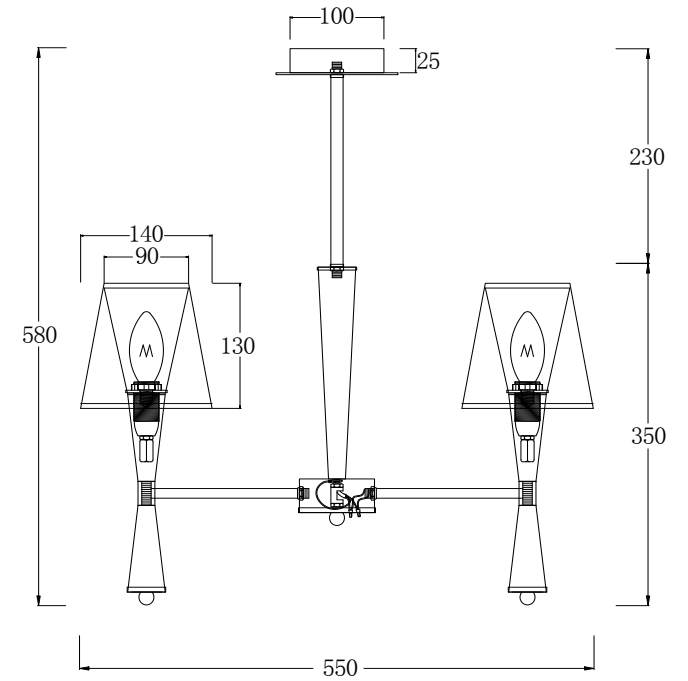

# Instruction

FR5075PL-05W

5 x E14 (40W)

Model: FR5075PL-05W  
Collection: Modern

Ceiling Lamps