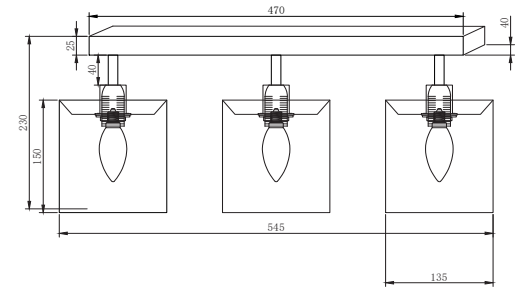

FREYA
TRADITION OF QUALITY

Instruction

FR5074CL-03CH

3 x E14 (40W)

Model: FR5074CL-03CH
Collection: Modern
Series: New Series 074

Ceiling Lamps