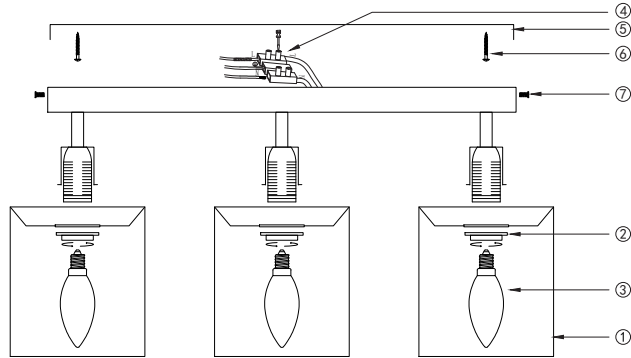

FREYA
TRADITION OF QUALITY

Instruction

FR5074CL-03CH

3 x E14 (40W)

Model: FR5074CL-03CH
Collection: Modern
Series: New Series 074

Ceiling Lamps