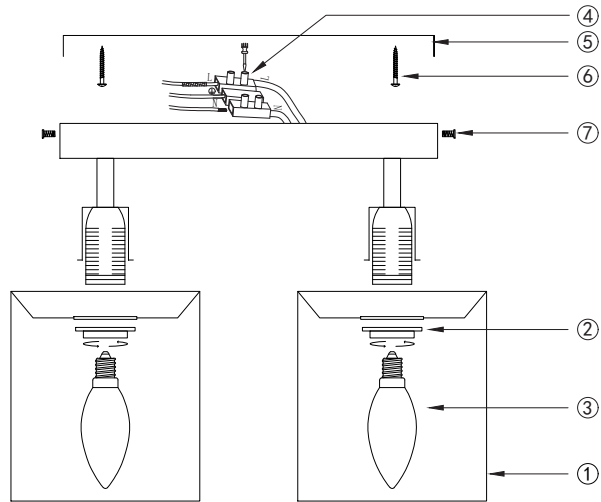

FREYA
TRADITION OF QUALITY

Instruction

FR5074CL-02CH

2 x E14 (40W)

Model: FR5074CL-02CH
Collection: Modern
Series: New Series 074

Ceiling Lamps