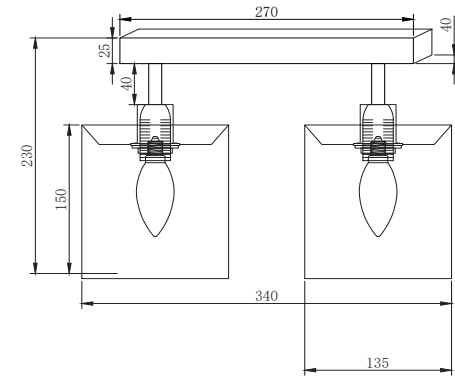

FREYA
TRADITION OF QUALITY

Instruction

FR5074CL-02CH

2 x E14 (40W)

Model: FR5074CL-02CH
Collection: Modern
Series: New Series 074

Ceiling Lamps