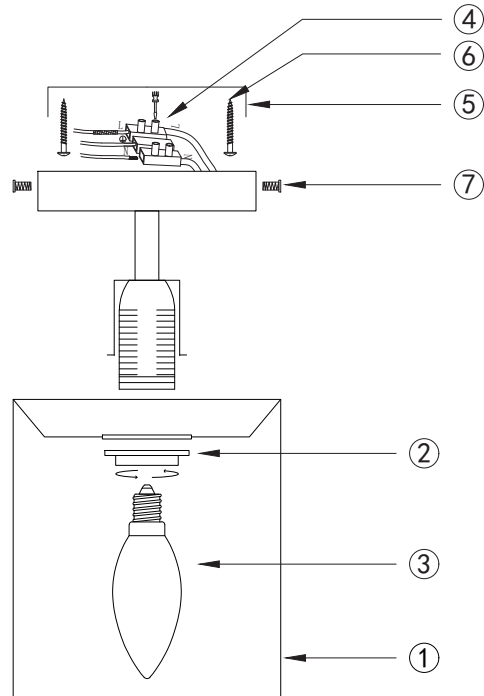

# Instruction

FR5074CL-01CH

1 x E14 (40W)

Model: FR5074CL-01CH  
Collection: Modern  
Series: New Series 074

Ceiling Lamps