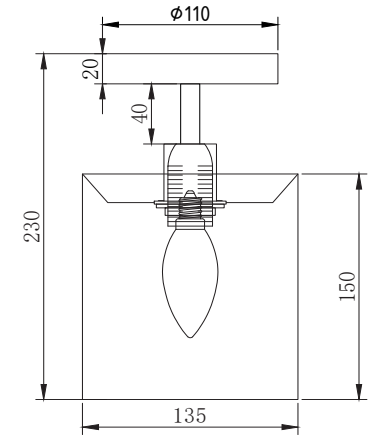

# Instruction

FR5074CL-01CH

1 x E14 (40W)

Model: FR5074CL-01CH  
Collection: Modern  
Series: New Series 074

Ceiling Lamps