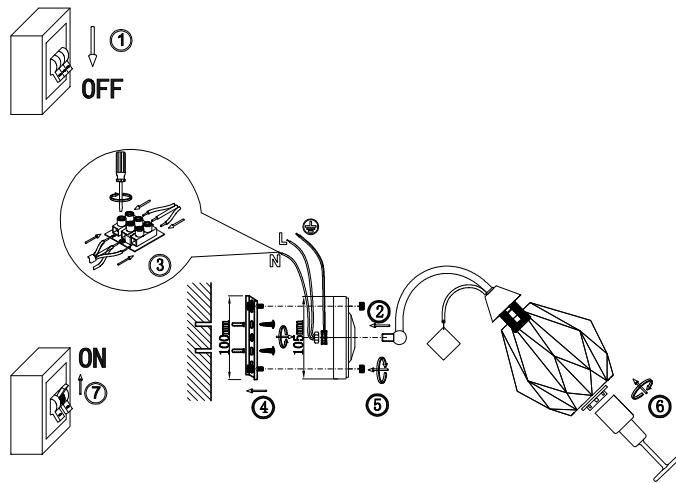

FREYA
TRADITION OF QUALITY

Instruction

FR5071WL-01BZ

1 x E14 (40W)

Model: FR5071WL-01BZ
Collection: Modern
Series: Annika

Wall Lamps