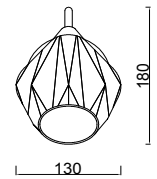

FREYA
TRADITION OF QUALITY

Instruction

FR5071WL-01BZ

1 x E14 (40W)

Model: FR5071WL-01BZ
Collection: Modern
Series: Annika

Wall Lamps