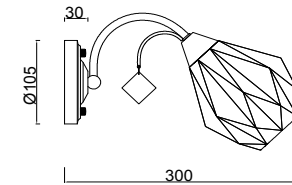

FREYA
TRADITION OF QUALITY

Instruction

FR5071WL-01BZ

1 x E14 (40W)

Model: FR5071WL-01BZ
Collection: Modern
Series: Annika

Wall Lamps