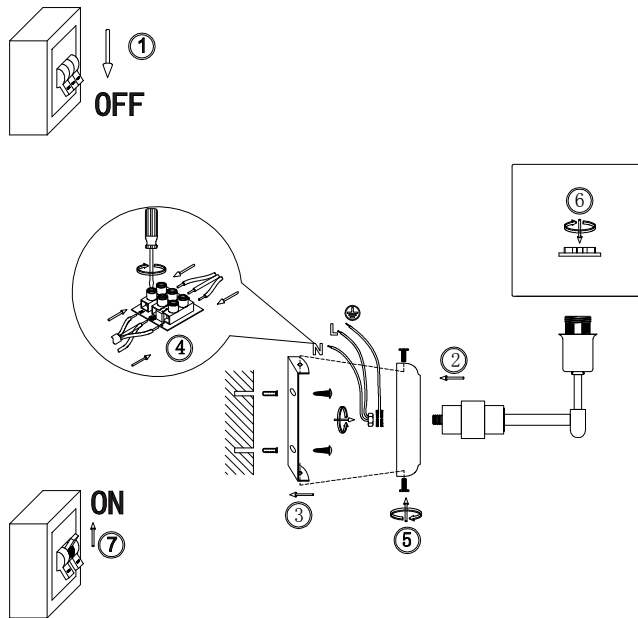

# Instruction

FR5070WL-01CH

1 x E14 (40W)

Model: FR5070WL-01CH  
Collection: Modern  
Series: Adela

Wall Lamps