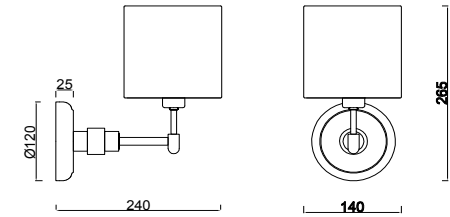

# Instruction

FR5070WL-01CH

1 x E14 (40W)

Model: FR5070WL-01CH  
Collection: Modern  
Series: Adela

Wall Lamps