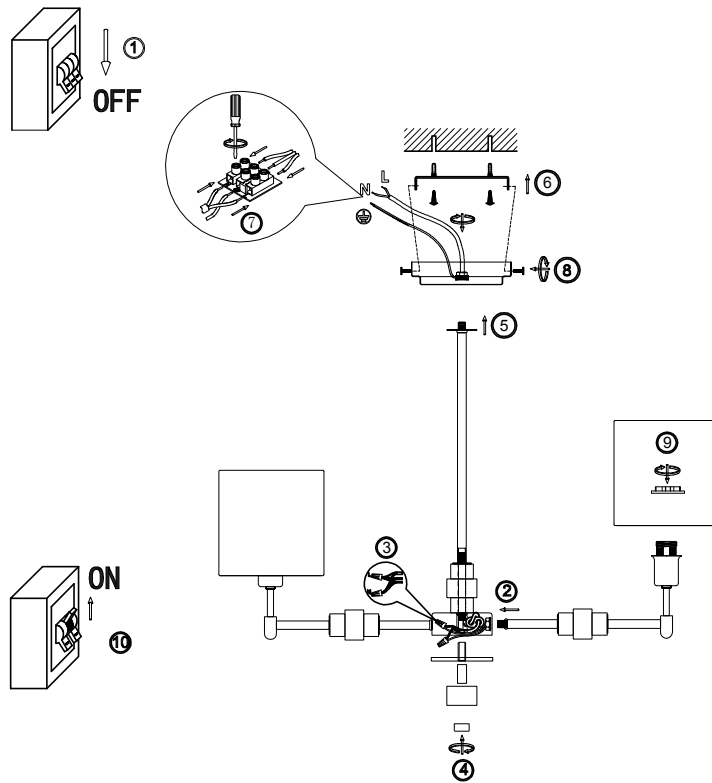

FREYA
TRADITION OF QUALITY

Instruction

FR5070PL-05CH

5 x E14 (40W)

Model: FR5070PL-05CH
Collection: Modern
Series: Adela

Ceiling Lamps