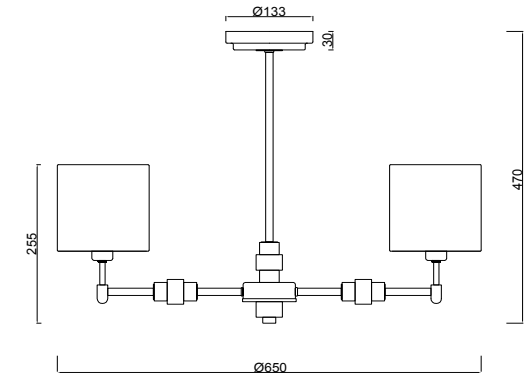

FREYA
TRADITION OF QUALITY

Instruction

FR5070PL-05CH

5 x E14 (40W)

Model: FR5070PL-05CH
Collection: Modern
Series: Adela

Ceiling Lamps