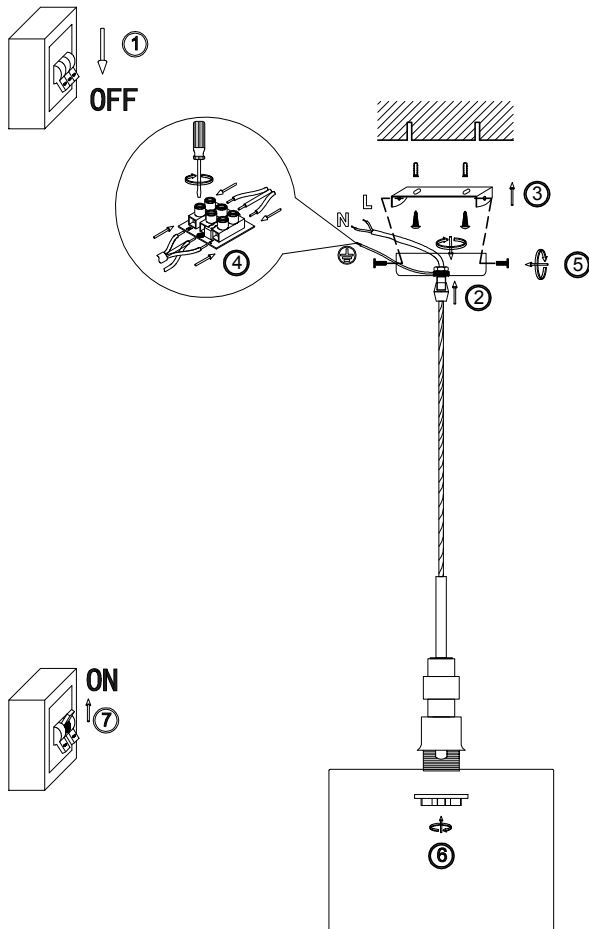

FREYA
TRADITION OF QUALITY

Instruction

FR5070PL-01CH

1 x E27 (60W)

Model: FR5070PL-01CH
Collection: Modern
Series: Adela

Pendant Lamps