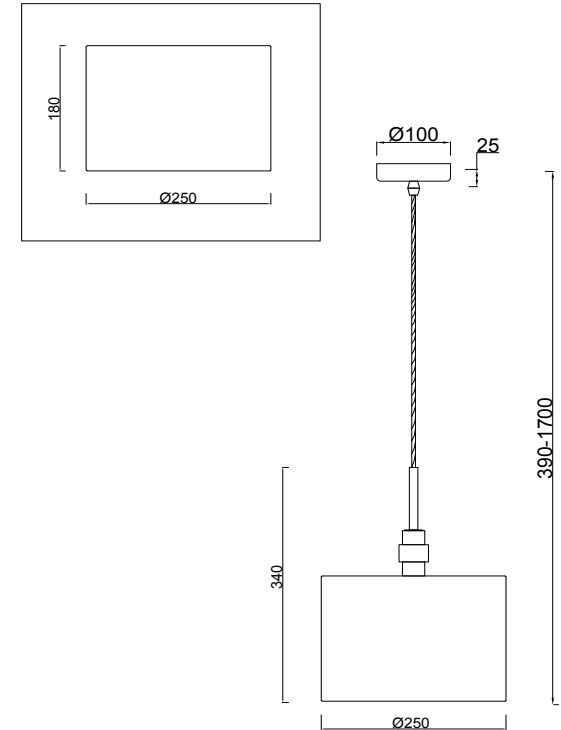

FREYA
TRADITION OF QUALITY

Instruction

FR5070PL-01CH

1 x E27 (60W)

Model: FR5070PL-01CH
Collection: Modern
Series: Adela

Pendant Lamps