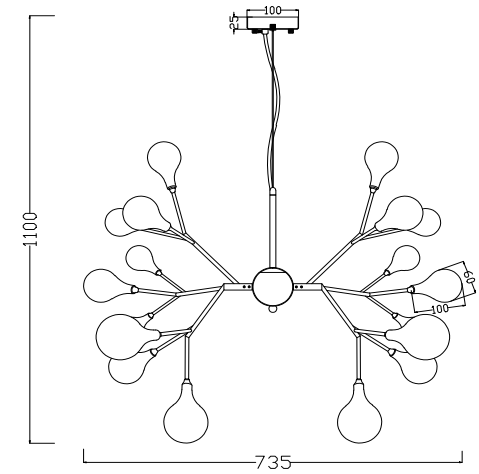

FREYA
TRADITION OF QUALITY

Instruction

FR5068PL-27B

27 x G4 (3W)

Recommended to use with LED bulbs

Model: FR5068PL-27B

Collection: Modern

Series: Yolanda