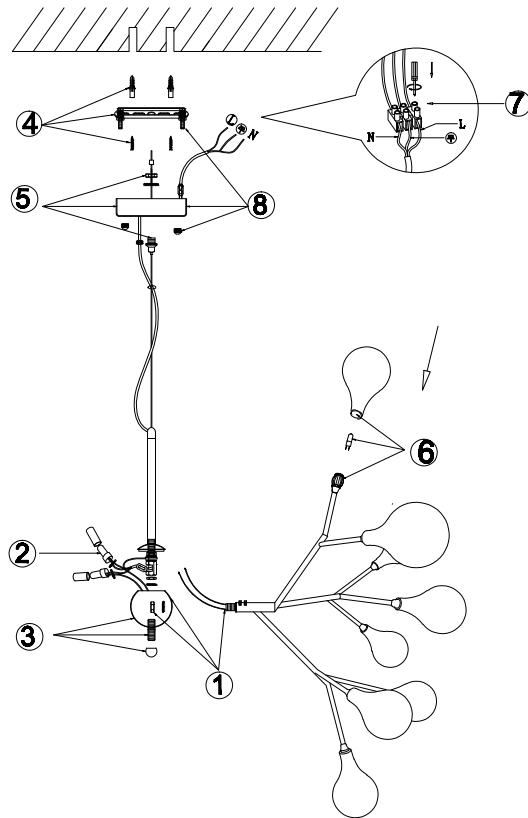

FREYA
TRADITION OF QUALITY

Instruction

FR5068PL-27B

27 x G4 (3W)

Recommended to use with LED bulbs

Model: FR5068PL-27B

Collection: Modern

Series: Yolanda