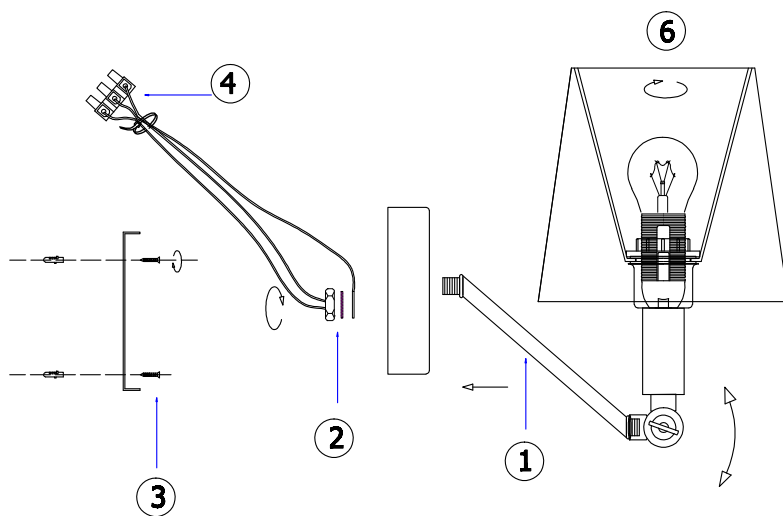

Instruction

FR5065WL-01B

1 x E14 (40W)

Model: FR5065WL-01B

Collection: Modern

Series: New Series 065

Wall Lamps