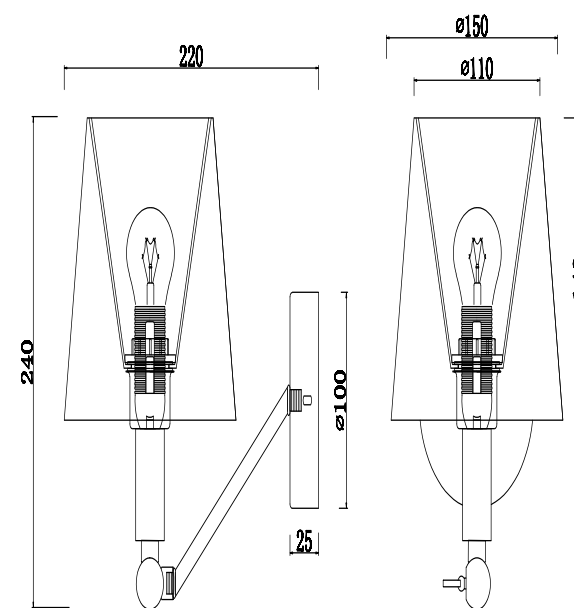

Instruction

FR5065WL-01B

1 x E14 (40W)

Model: FR5065WL-01B

Collection: Modern

Series: New Series 065

Wall Lamps