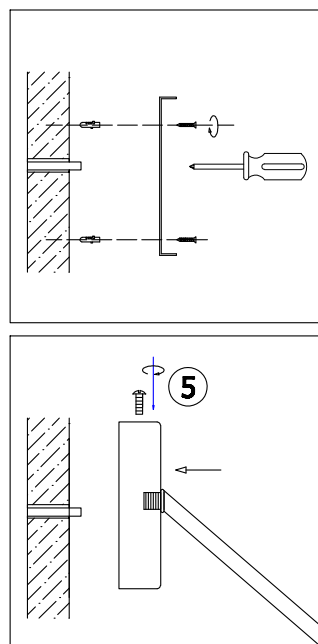

Instruction

FR5065WL-01B

1 x E14 (40W)

Model: FR5065WL-01B

Collection: Modern

Series: New Series 065

Wall Lamps