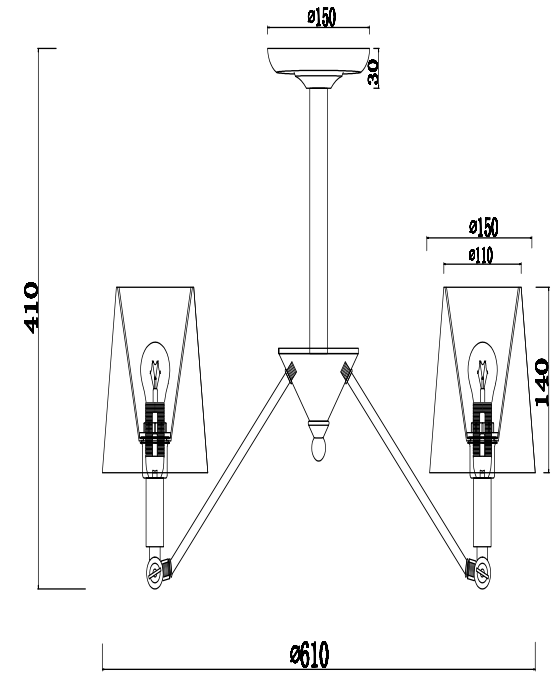

FREYA
TRADITION OF QUALITY

Instruction

FR5065PL-05B

5 x E14 (40W)

Model: FR5065PL-05B
Collection: Modern
Series: New Series 065

Ceiling Lamps