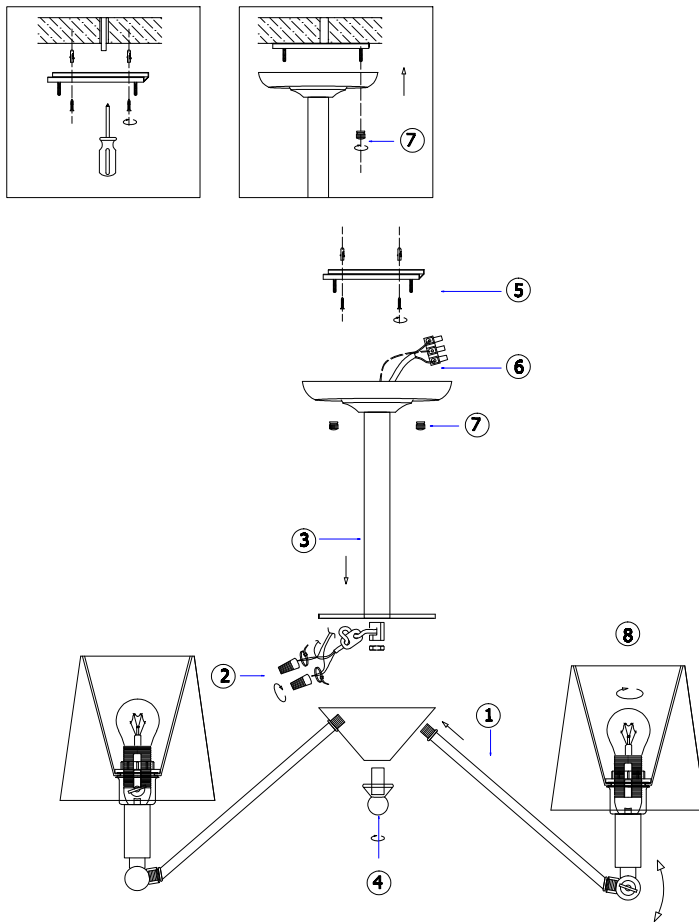

FREYA
TRADITION OF QUALITY

Instruction

FR5065PL-05B

5 x E14 (40W)

Model: FR5065PL-05B
Collection: Modern
Series: New Series 065

Ceiling Lamps