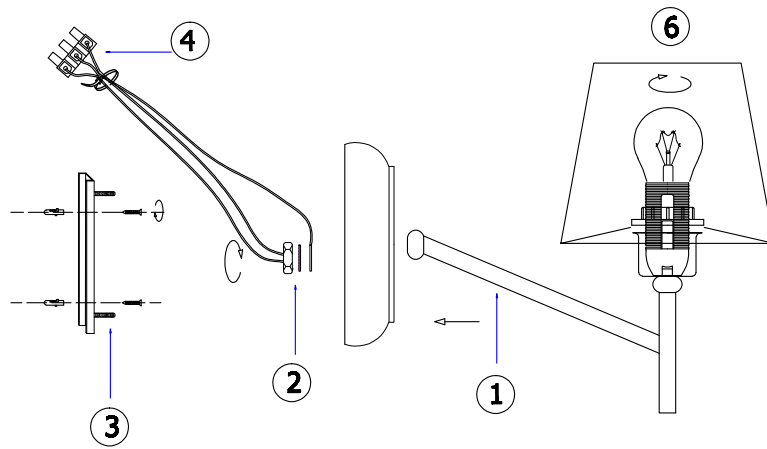

# Instruction

FR5064WL-01BZ

1 x E14 (40W)

Model: FR5064WL-01BZ  
Collection: Modern  
Series: Lagerta

Wall Lamps