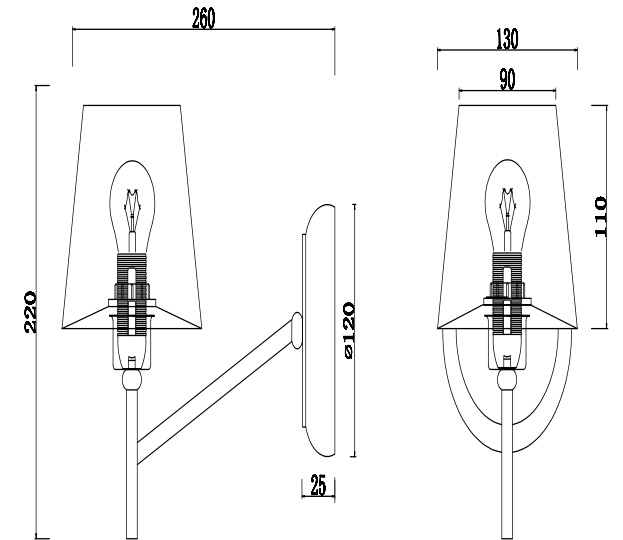

# Instruction

FR5064WL-01BZ

1 x E14 (40W)

Model: FR5064WL-01BZ  
Collection: Modern  
Series: Lagerta

Wall Lamps