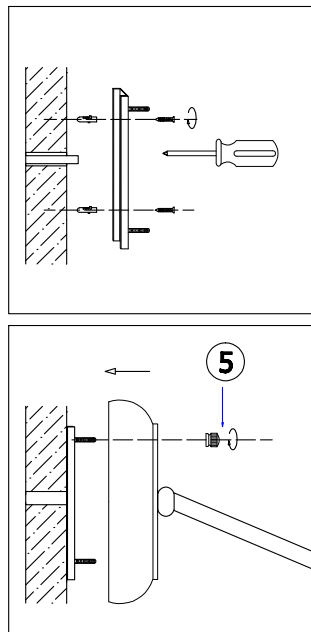

# Instruction

FR5064WL-01BZ

1 x E14 (40W)

Model: FR5064WL-01BZ  
Collection: Modern  
Series: Lagerta

Wall Lamps