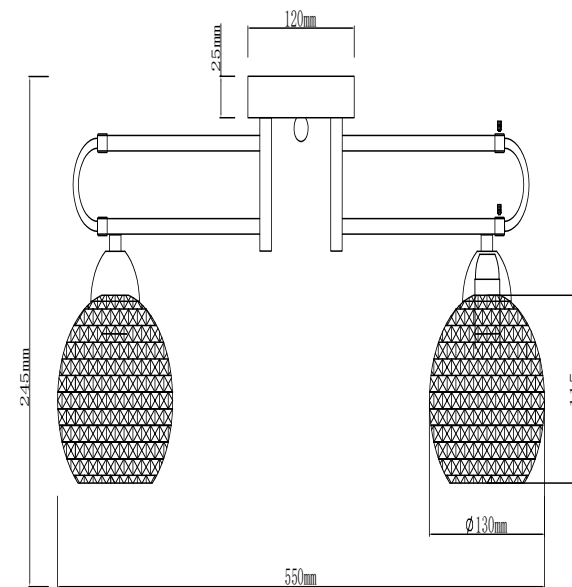

FREYA
TRADITION OF QUALITY

Instruction

FR5059PL-03B

3 x E14 (40W)

Model: FR5059PL-03B

Collection: Modern

Series: Etienne

Ceiling Lamps