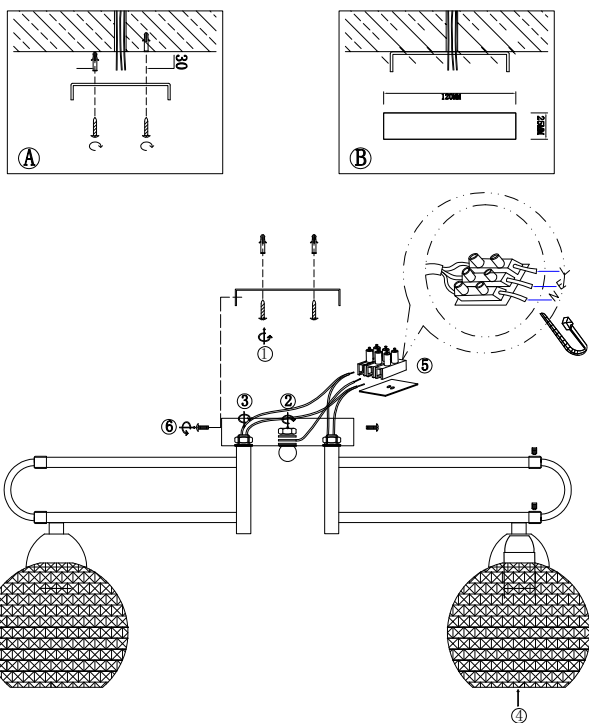

FREYA
TRADITION OF QUALITY

Instruction

FR5059PL-03B

3 x E14 (40W)

Model: FR5059PL-03B

Collection: Modern

Series: Etienne

Ceiling Lamps