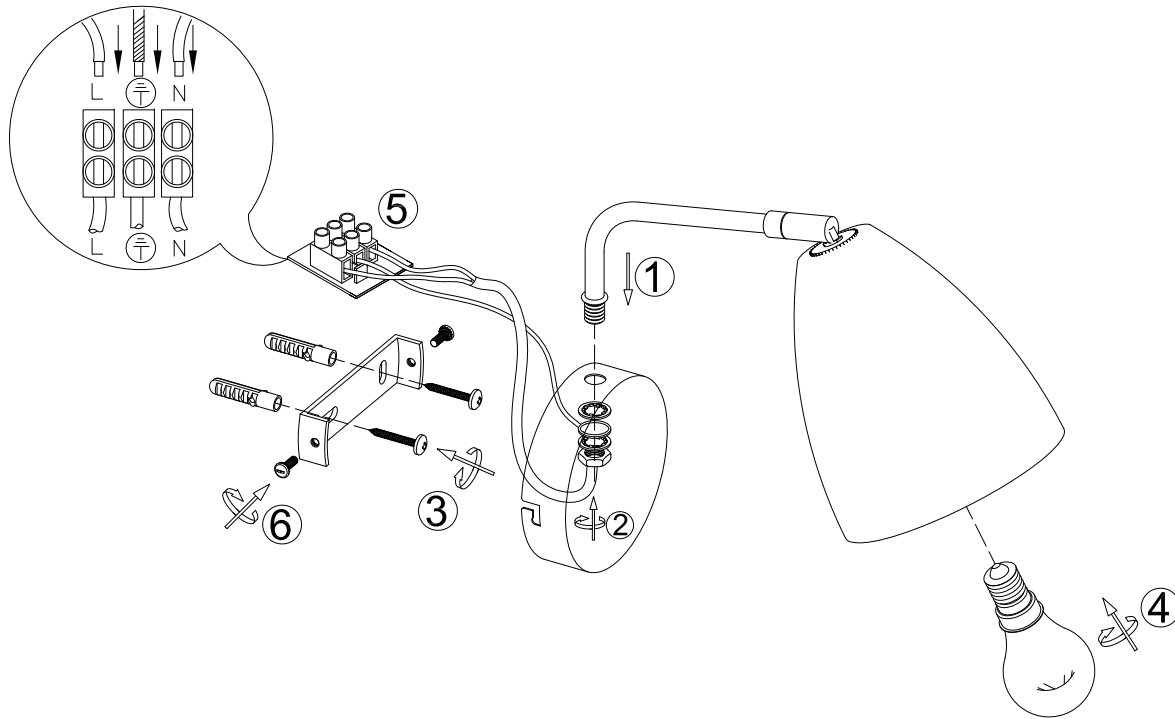

FREYA
TRADITION OF QUALITY

Instruction

FR5056WL-01W

1 x E14 (60W)

Model: FR5056WL-01W
Collection: Modern
Series: Cammeo

Wall Lamps