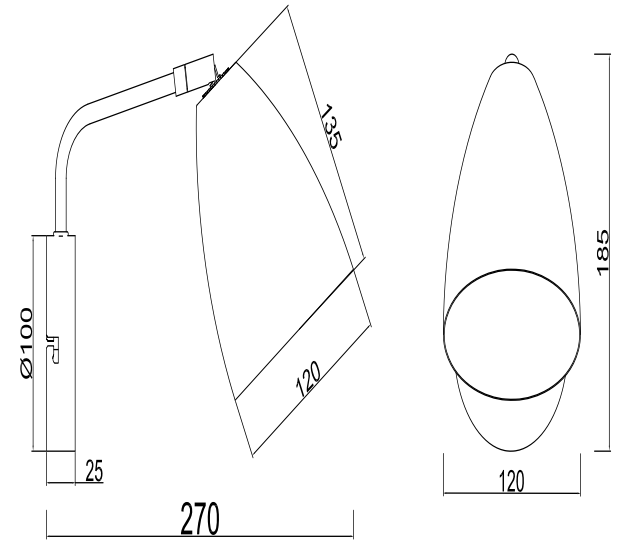

FREYA
TRADITION OF QUALITY

Instruction

FR5056WL-01W

1 x E14 (60W)

Model: FR5056WL-01W
Collection: Modern
Series: Cammeo

Wall Lamps