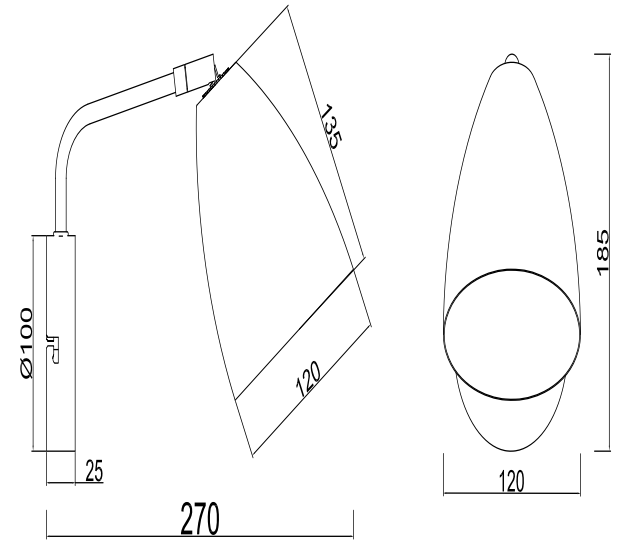

FREYA
TRADITION OF QUALITY

Instruction

FR5056WL-01B

1 x E14 (60W)

Model: FR5056WL-01B
Collection: Modern
Series: Cammeo

Wall Lamps