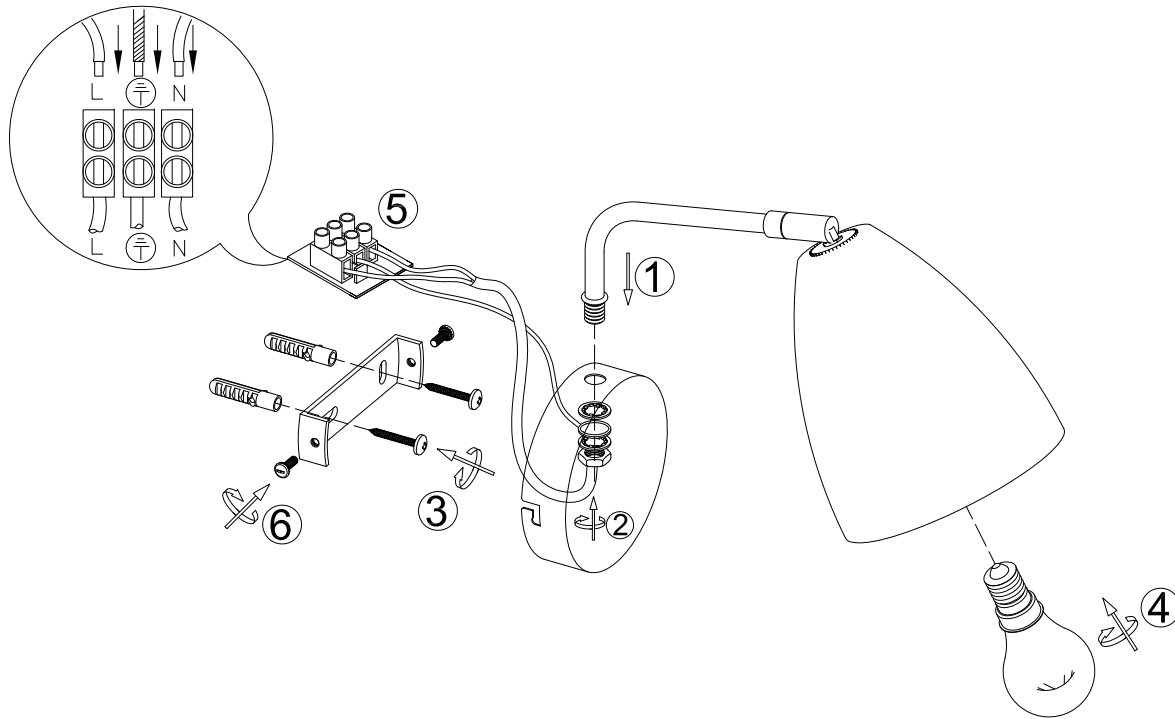

FREYA
TRADITION OF QUALITY

Instruction

FR5056WL-01B

1 x E14 (60W)

Model: FR5056WL-01B
Collection: Modern
Series: Cammeo

Wall Lamps