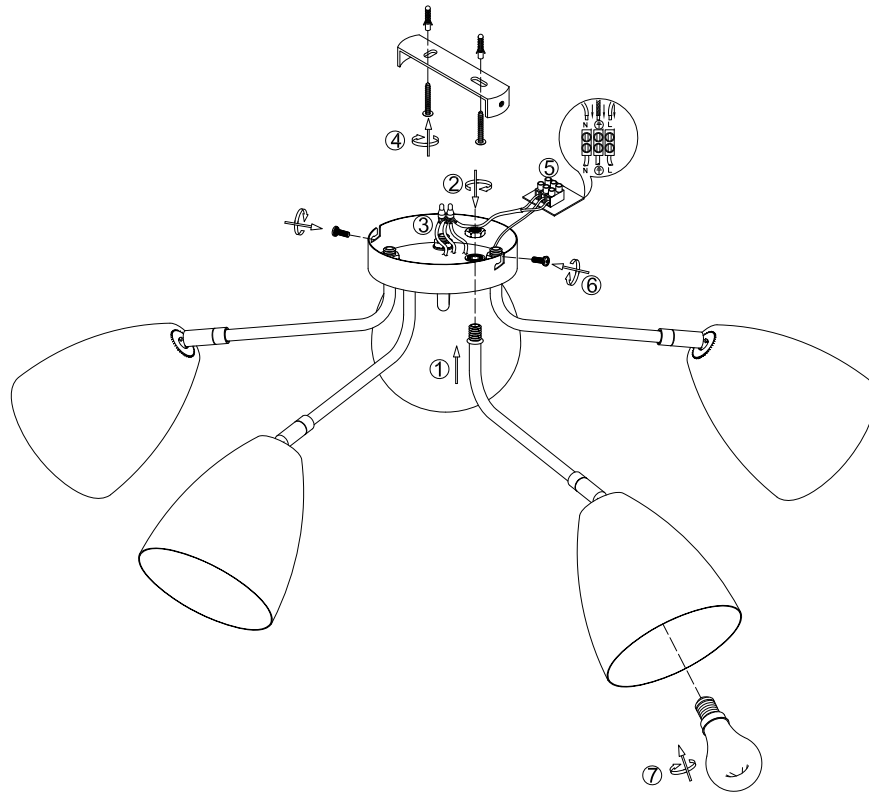

FREYA
TRADITION OF QUALITY

Instruction

FR5056PL-05B

5 x E14 (60W)

Model: FR5056PL-05B
Collection: Modern
Series: Cammeo

Ceiling Lamps