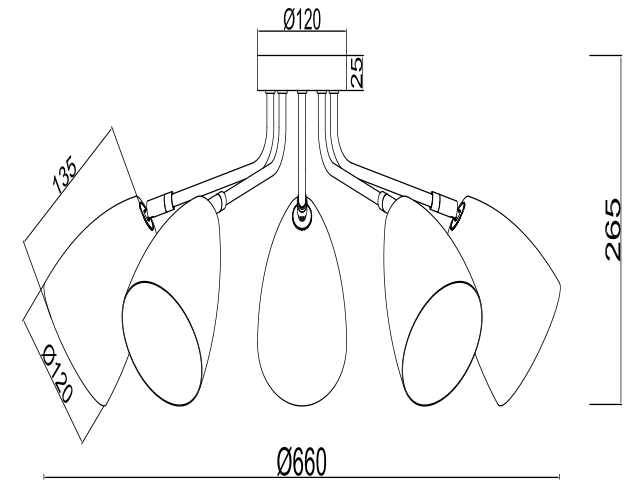

FREYA
TRADITION OF QUALITY

Instruction

FR5056PL-05B

5 x E14 (60W)

Model: FR5056PL-05B
Collection: Modern
Series: Cammeo

Ceiling Lamps