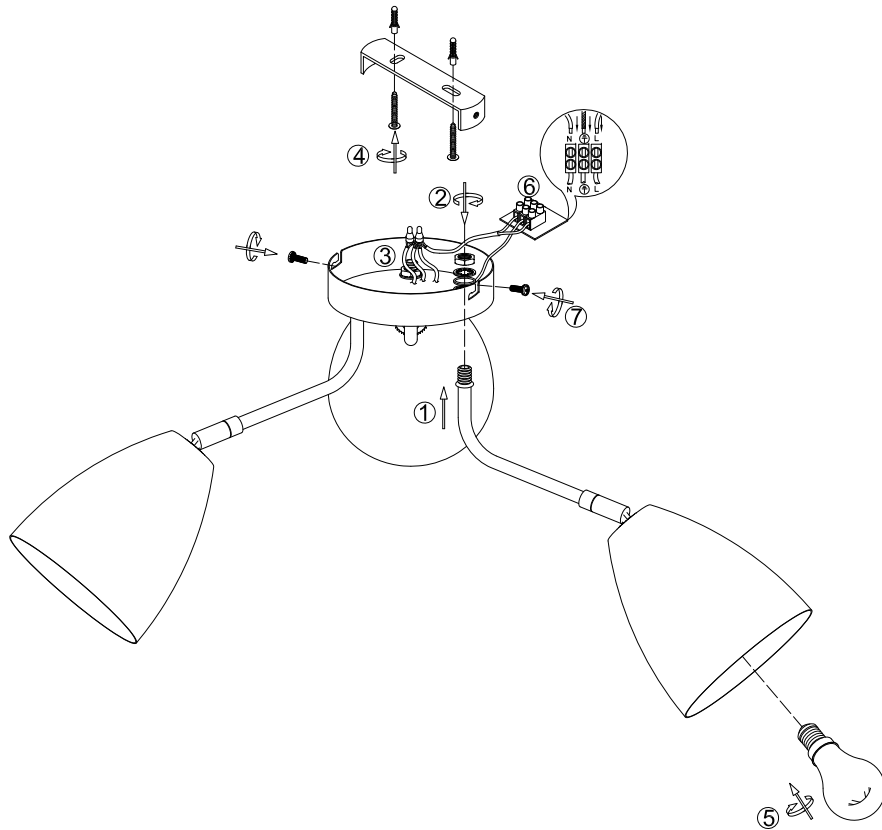

FREYA
TRADITION OF QUALITY

Instruction

FR5056PL-03W

3 x E14 (60W)

Model: FR5056PL-03W
Collection: Modern
Series: Cammeo

Ceiling Lamps