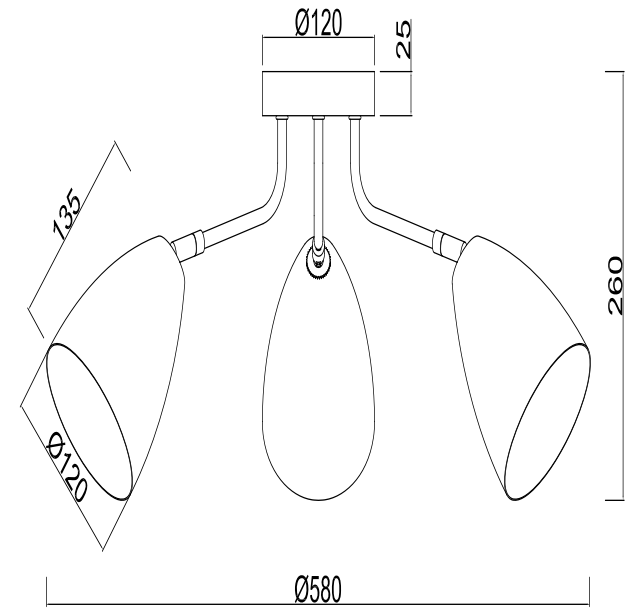

FREYA
TRADITION OF QUALITY

Instruction

FR5056PL-03W

3 x E14 (60W)

Model: FR5056PL-03W
Collection: Modern
Series: Cammeo

Ceiling Lamps