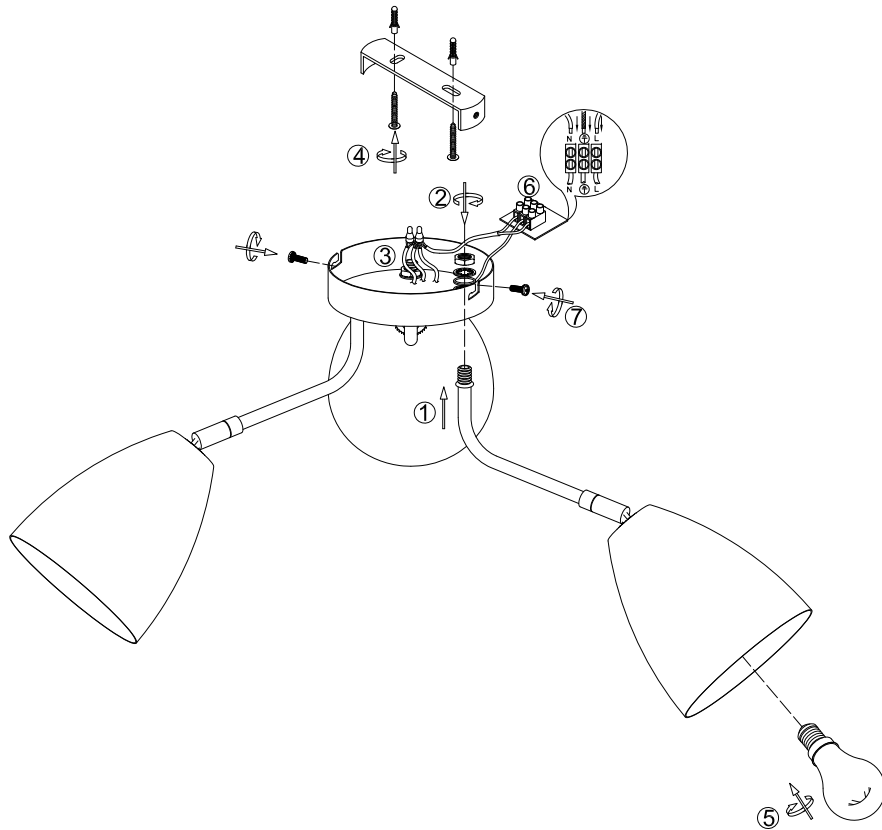

FREYA
TRADITION OF QUALITY

Instruction

FR5056PL-03B

3 x E14 (60W)

Model: FR5056PL-03B

Collection: Modern

Series: Cammeo

Ceiling Lamps