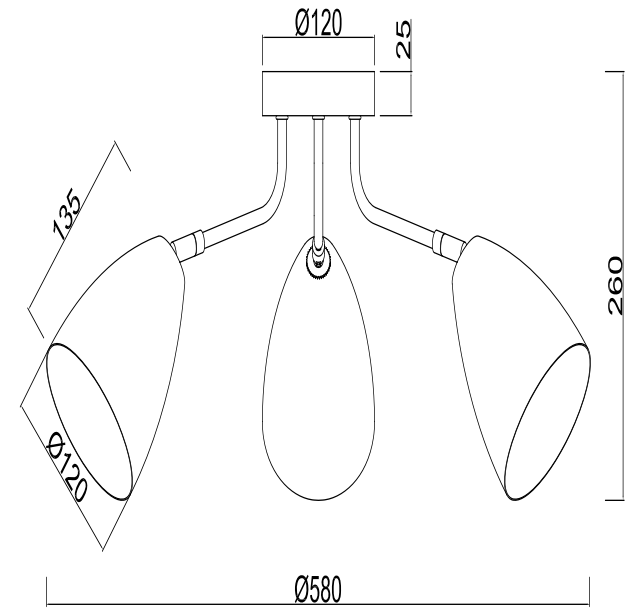

FREYA
TRADITION OF QUALITY

Instruction

FR5056PL-03B

3 x E14 (60W)

Model: FR5056PL-03B

Collection: Modern

Series: Cammeo

Ceiling Lamps