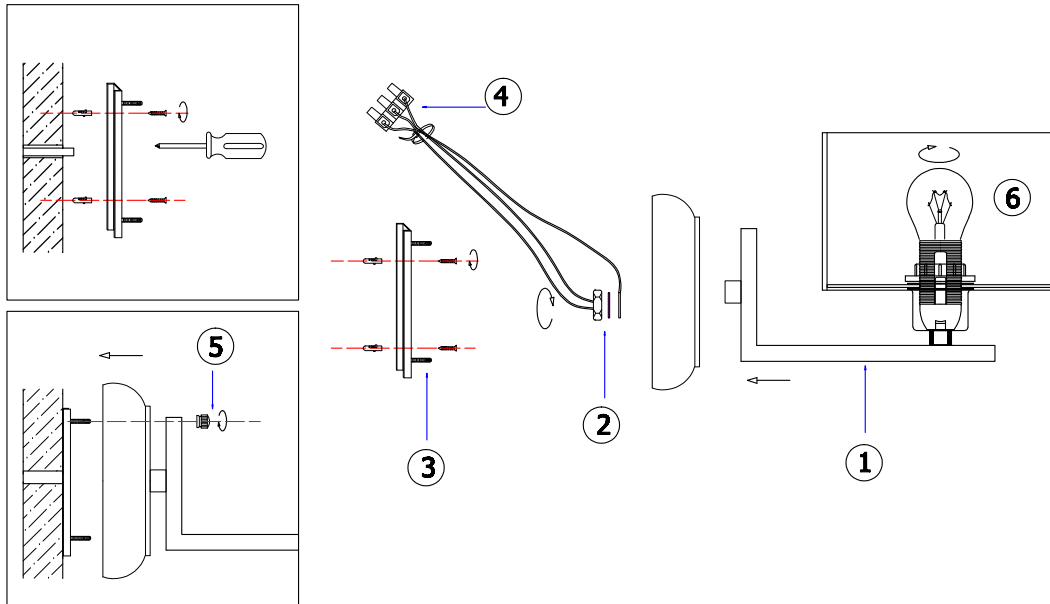

FREYA
TRADITION OF QUALITY

Instruction

FR5054WL-01CH

1 x E14 (40W)

Model: FR5054WL-01CH
Collection: Modern
Series: Vevina

Wall Lamps