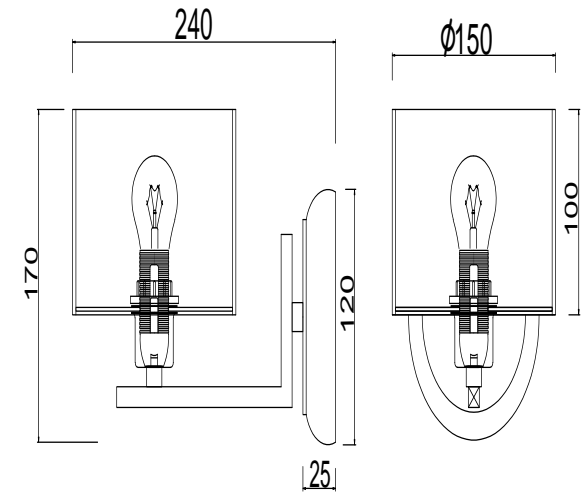

FREYA
TRADITION OF QUALITY

Instruction

FR5054WL-01CH

1 x E14 (40W)

Model: FR5054WL-01CH
Collection: Modern
Series: Vevina

Wall Lamps