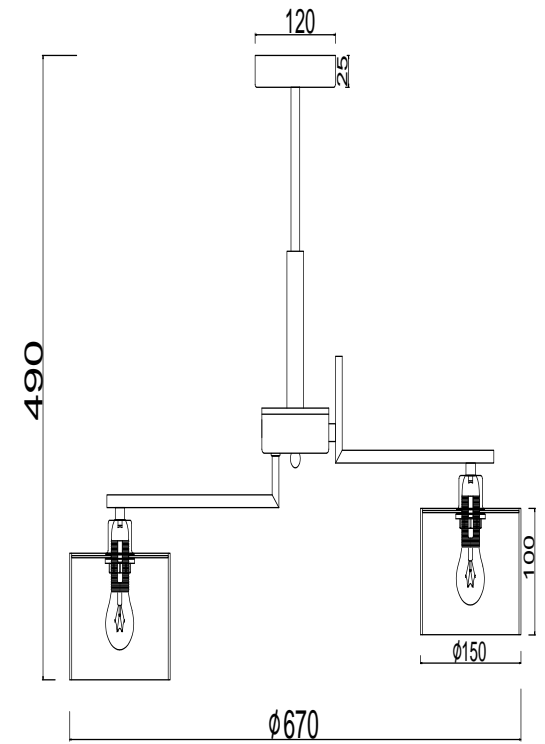

FREYA
TRADITION OF QUALITY

Instruction

FR5054PL-06CH

6 x E14 (40W)

Model: FR5054PL-06CH
Collection: Modern
Series: Vevina

Ceiling Lamps