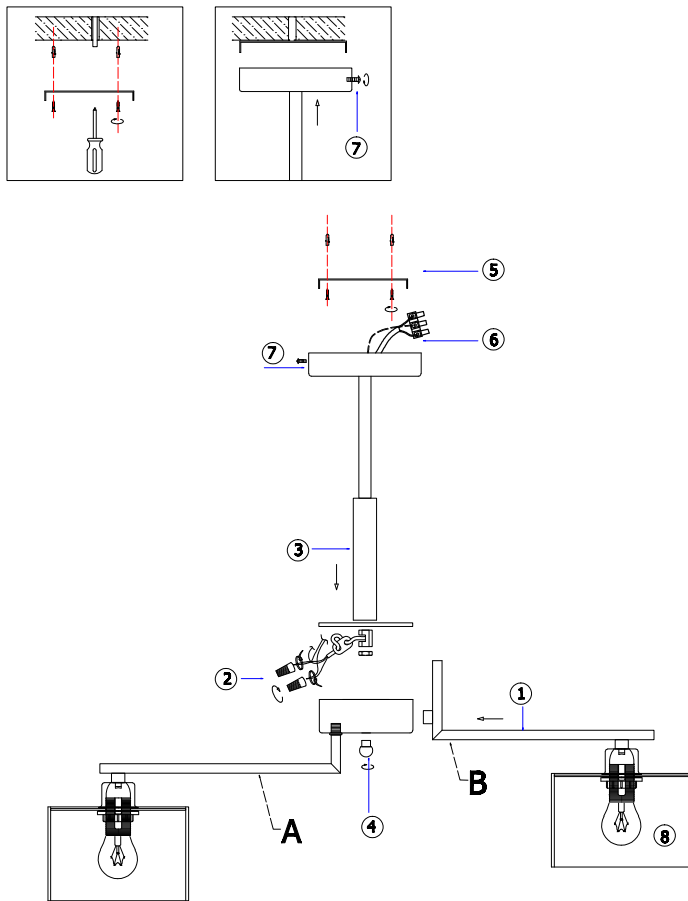

FREYA
TRADITION OF QUALITY

Instruction

FR5054PL-06CH

6 x E14 (40W)

Model: FR5054PL-06CH
Collection: Modern
Series: Vevina

Ceiling Lamps