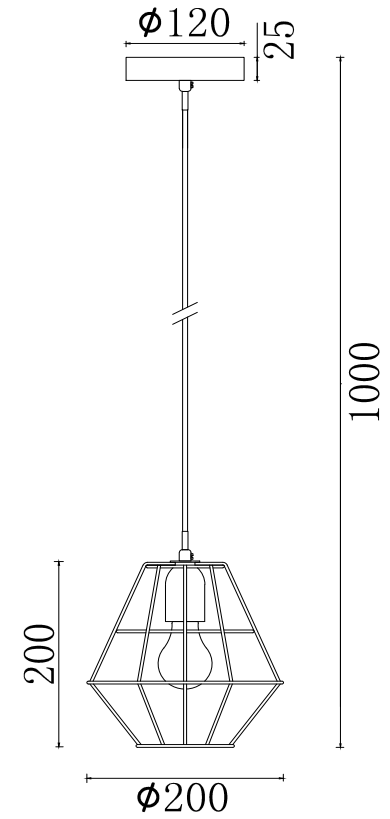

FREYA
TRADITION OF QUALITY

Instruction

FR4001PL-01CH

1 x E27 (60W)

Model: FR4001PL-01CH
Collection: Loft
Series: New Series 001

Pendant Lamps