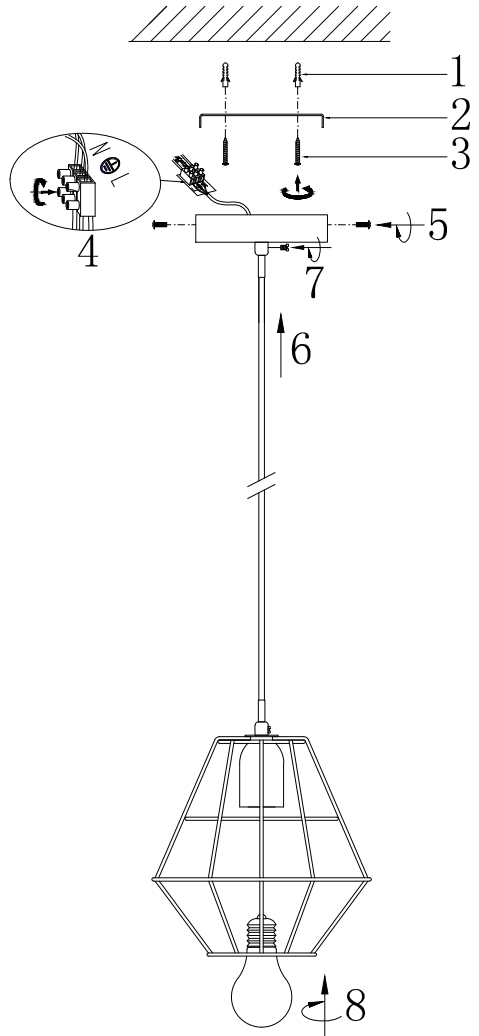

FREYA
TRADITION OF QUALITY

Instruction

FR4001PL-01CH

1 x E27 (60W)

Model: FR4001PL-01CH
Collection: Loft
Series: New Series 001

Pendant Lamps